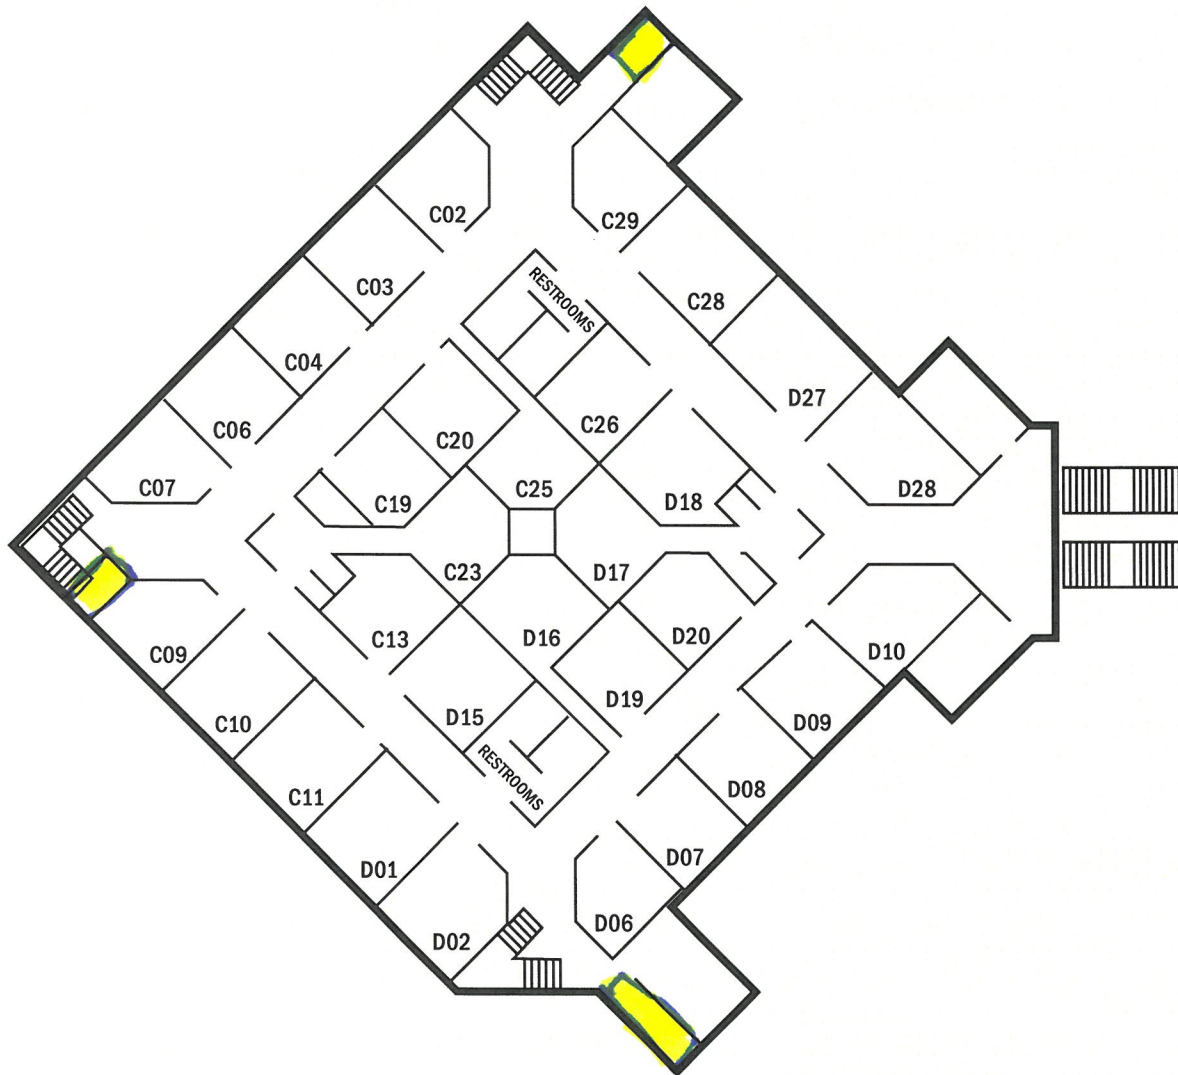

316-794-4100
fax 316-794-4130

www.goddardusd.com

Goddard High School First Floor

**Keep to the right
and 6 feet apart
when moving in
the hallways!**

Door #1
Opens at 7:15am
Only door to use after 7:35am

Doors #14 & #23
Opens at 7:15am
Not Available to use after 7:35am

Goddard High School

Second Floor

Goddard Academy

19701 W. 23rd Street S.
Goddard, KS 67052

-  Electronic Access
-  Fire Alarm System
-  Fire Sprinkler Valves
-  Security System
-  Tornado Safety Area

Surveillance Camera Server - Head End Room
Analog Phone Line Equipment - Head End Room