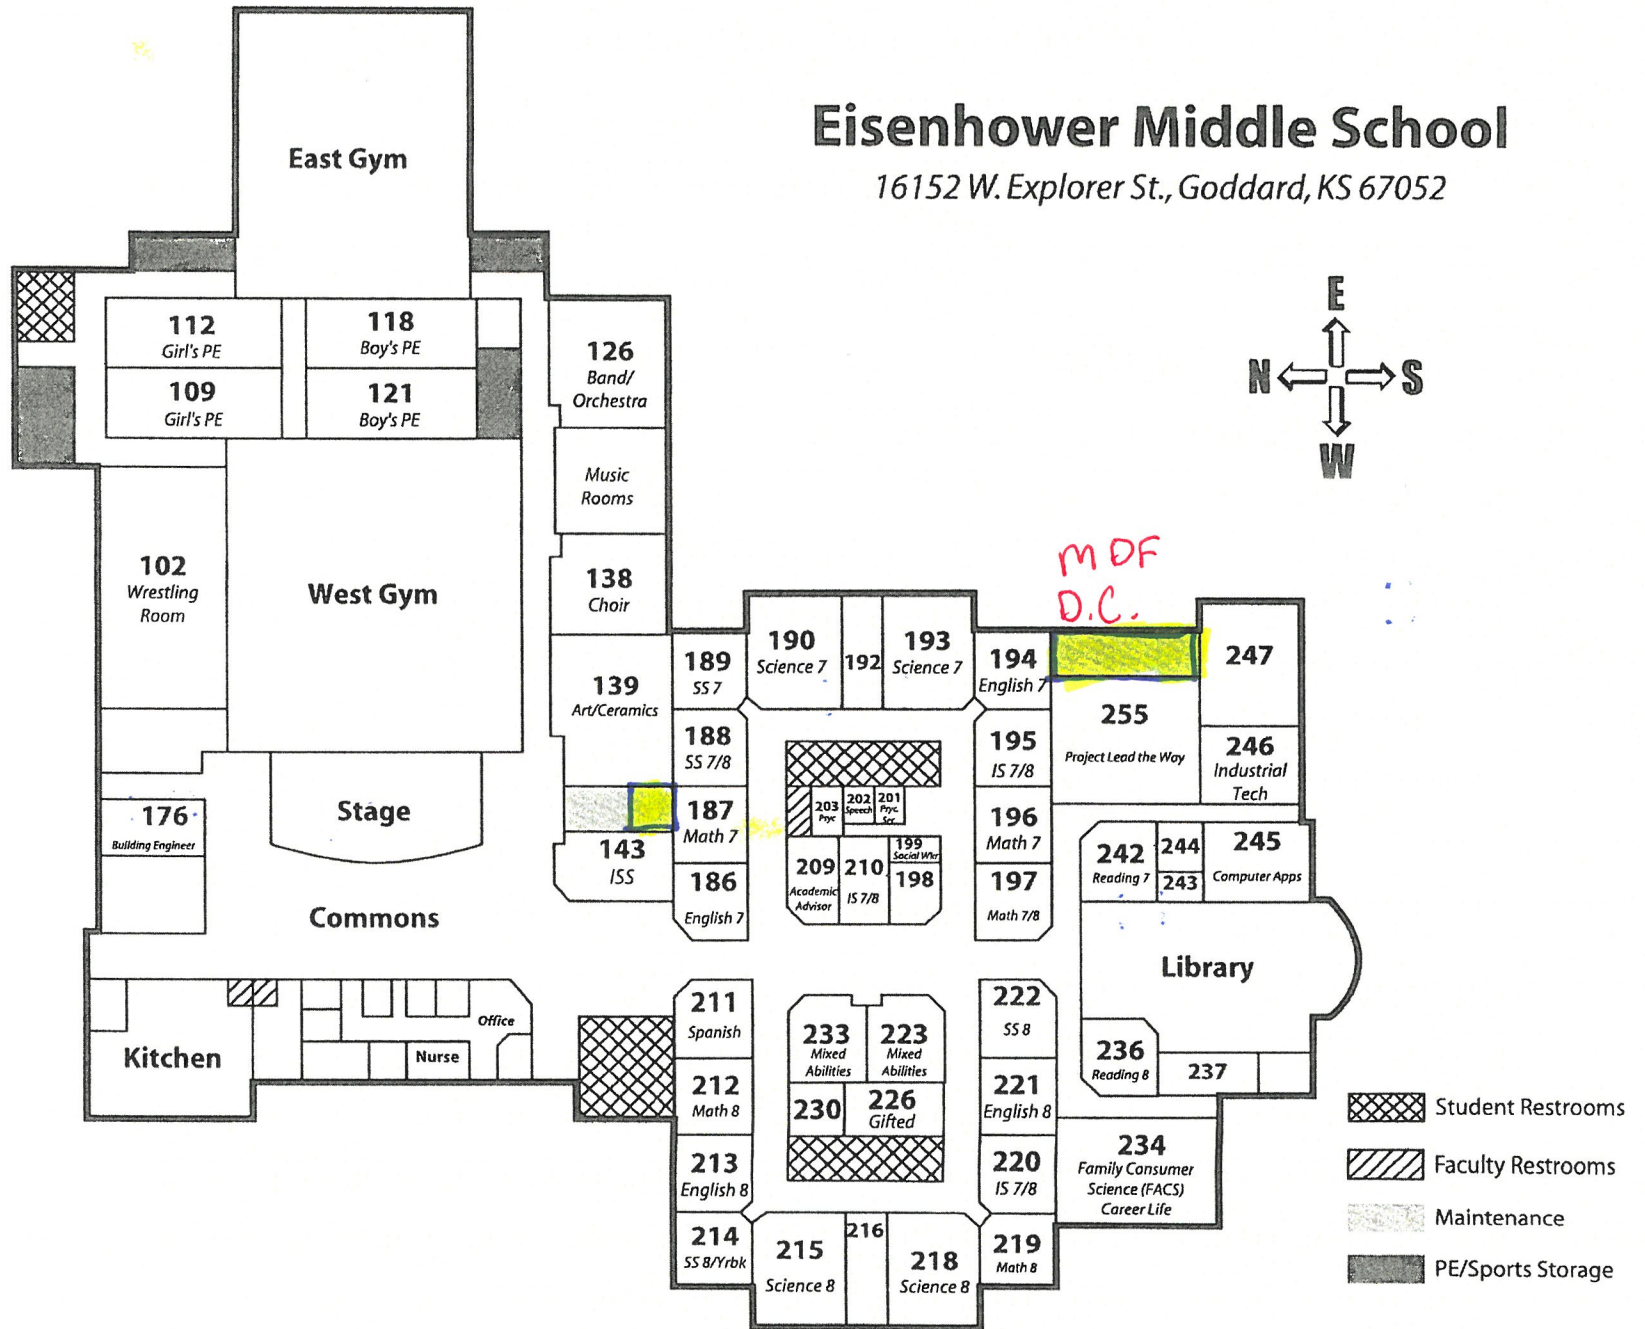

Eisenhower Middle School

16152 W. Explorer St., Goddard, KS 67052