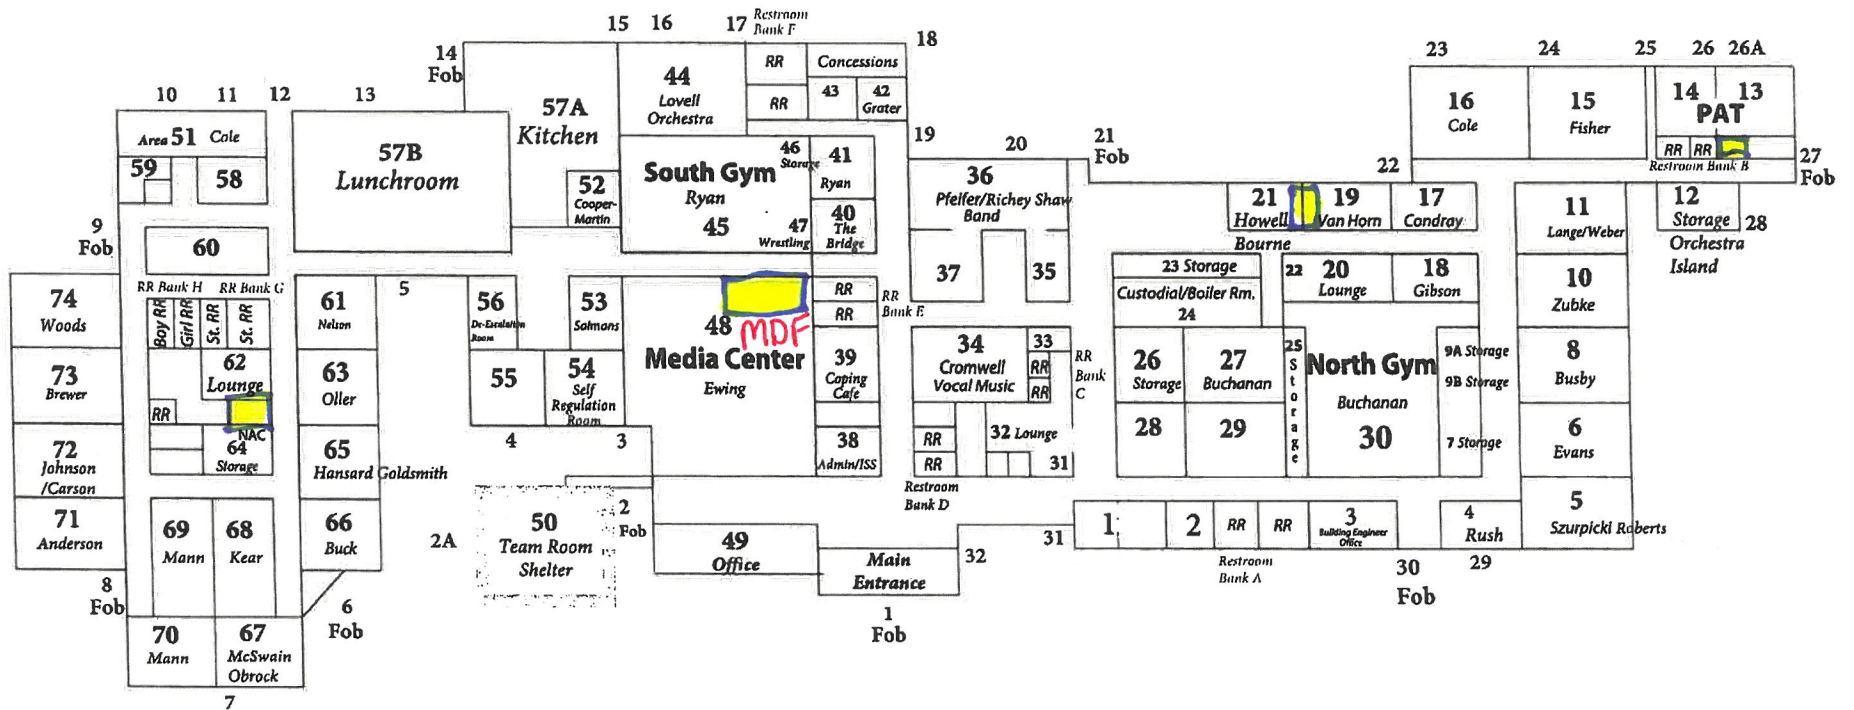

Challenger Intermediate School

325 N. Walnut Goddard, KS 67052

Tornado Safety Area