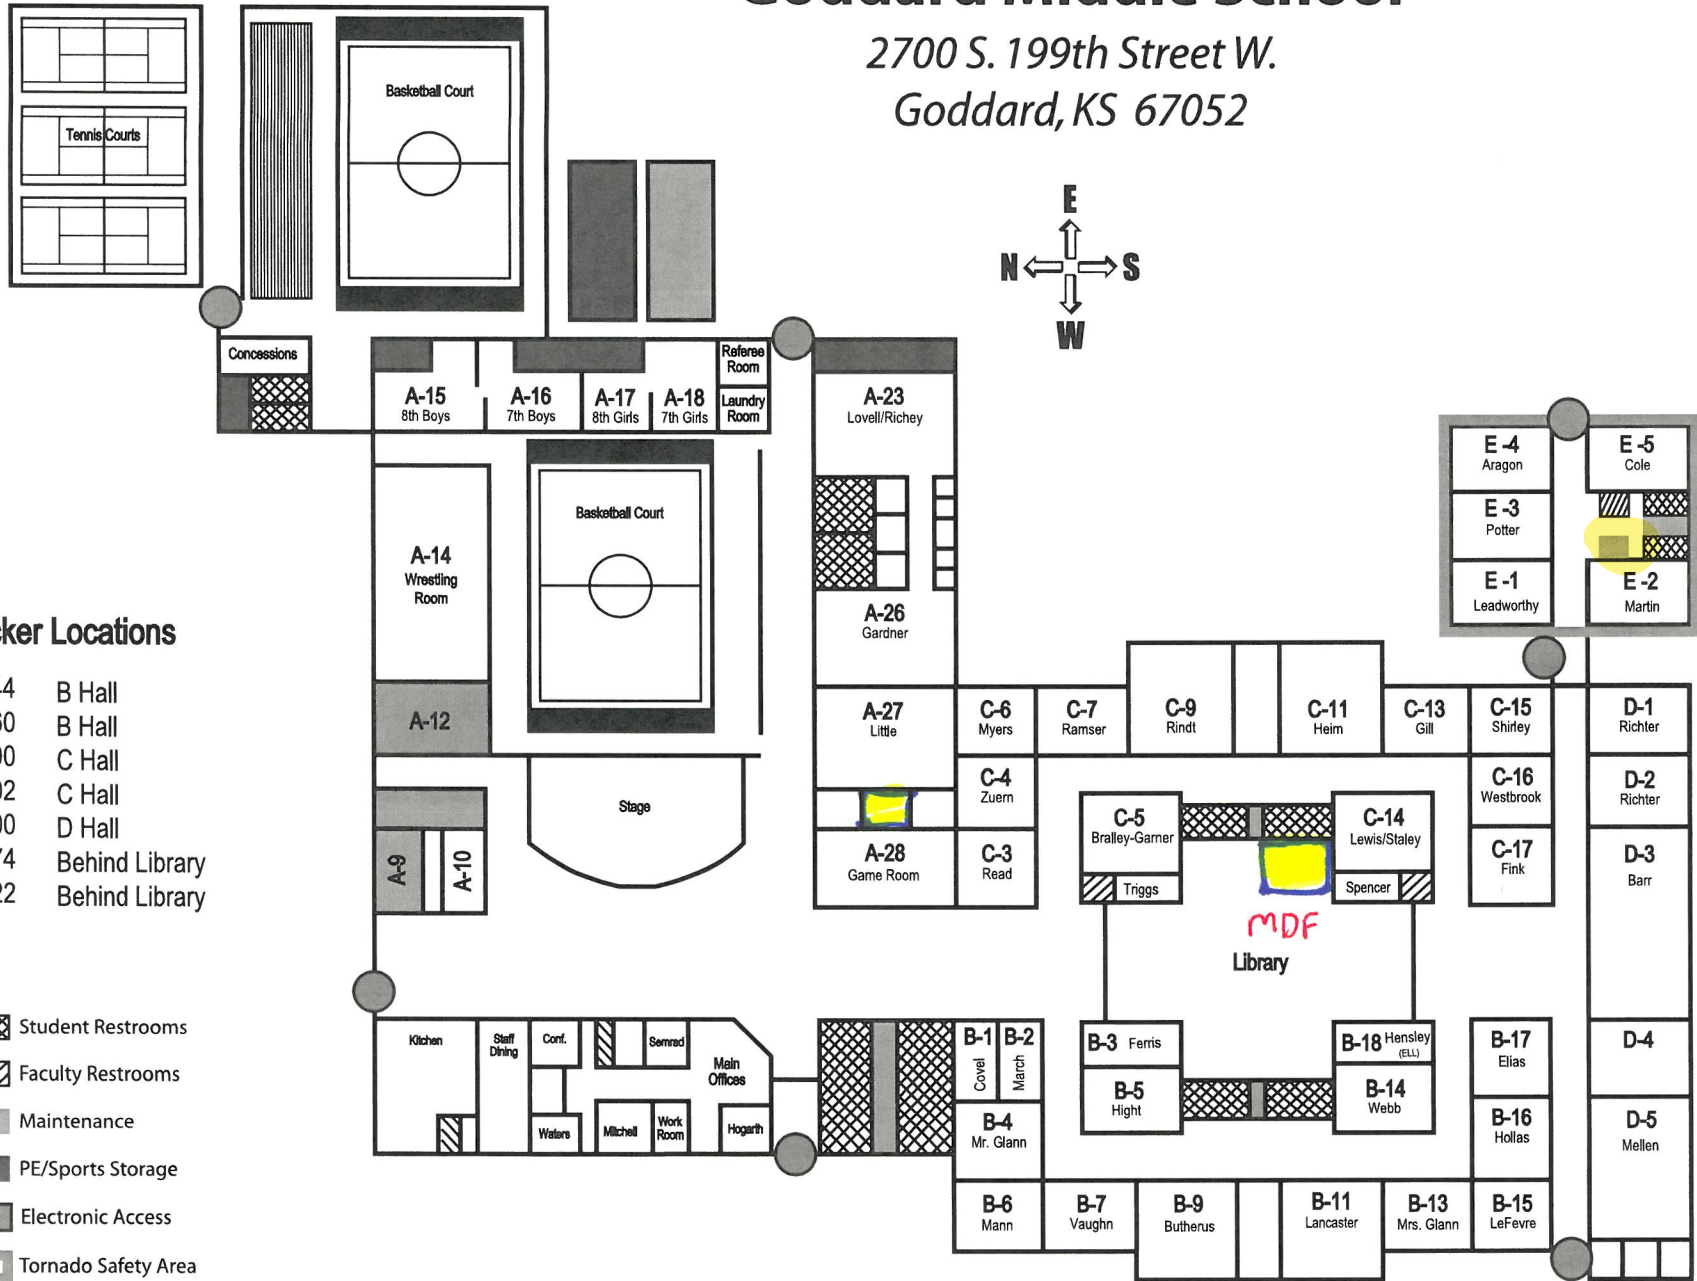

Goddard Middle School

2700 S. 199th Street W.
Goddard, KS 67052

Locker Locations

- 001 – 144 B Hall
- 175 – 260 B Hall
- 261 – 390 C Hall
- 423 – 502 C Hall
- 503 – 600 D Hall
- 145 – 174 Behind Library
- 391 – 422 Behind Library

- Student Restrooms
- Faculty Restrooms
- Maintenance
- PE/Sports Storage
- Electronic Access
- Tornado Safety Area