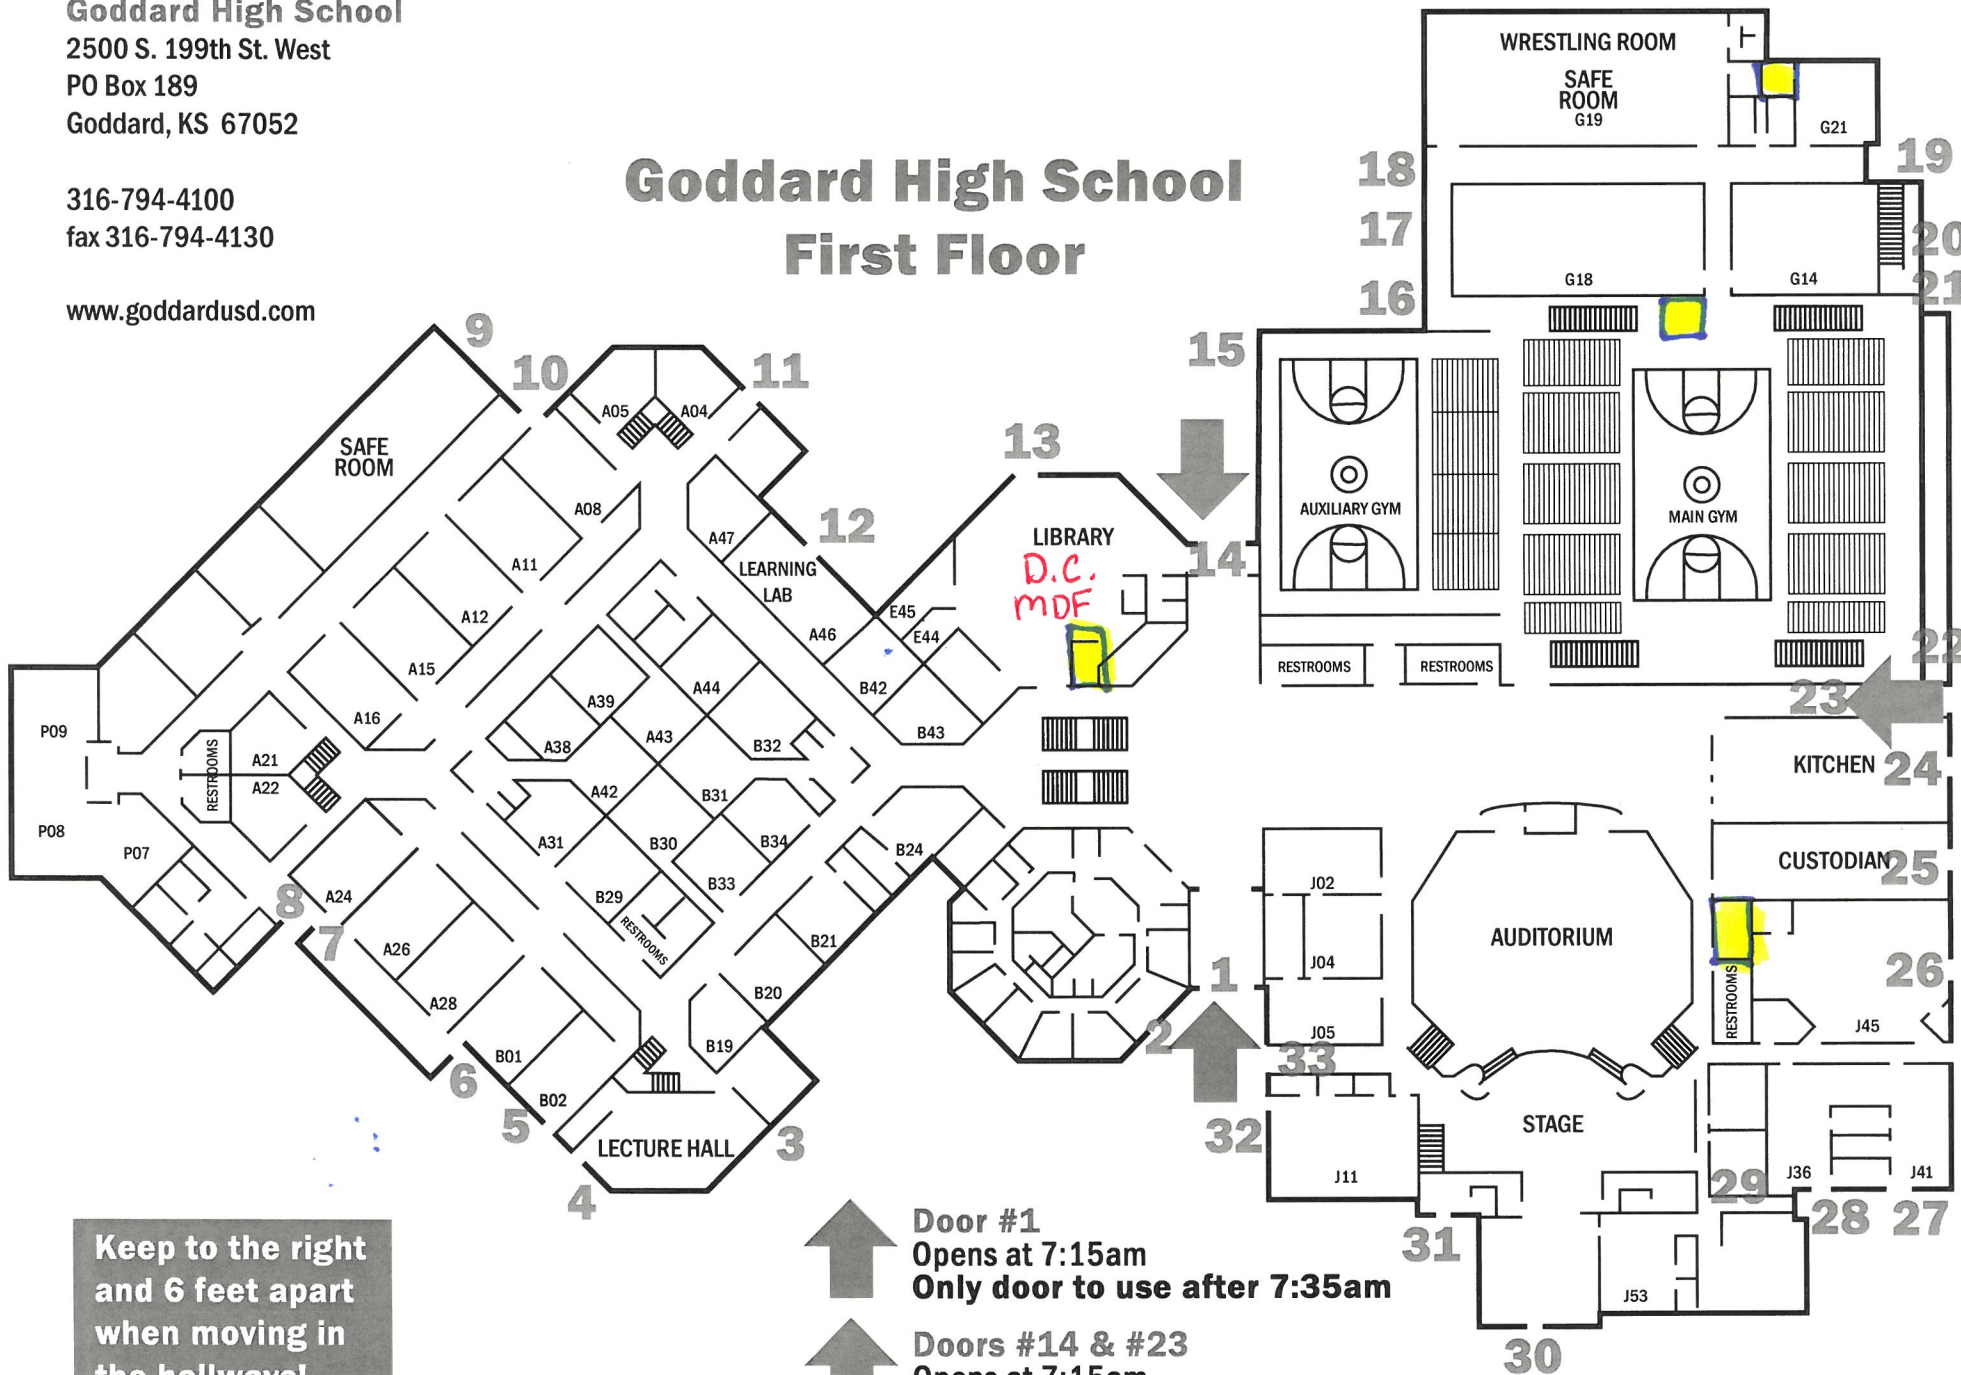

Goddard High School
2500 S. 199th St. West
PO Box 189
Goddard, KS 67052

316-794-4100
fax 316-794-4130

www.goddardusd.com

Goddard High School First Floor

**Keep to the right
and 6 feet apart
when moving in
the hallways!**

Door #1
Opens at 7:15am
Only door to use after 7:35am

Doors #14 & #23
Opens at 7:15am
Not Available to use after 7:35am