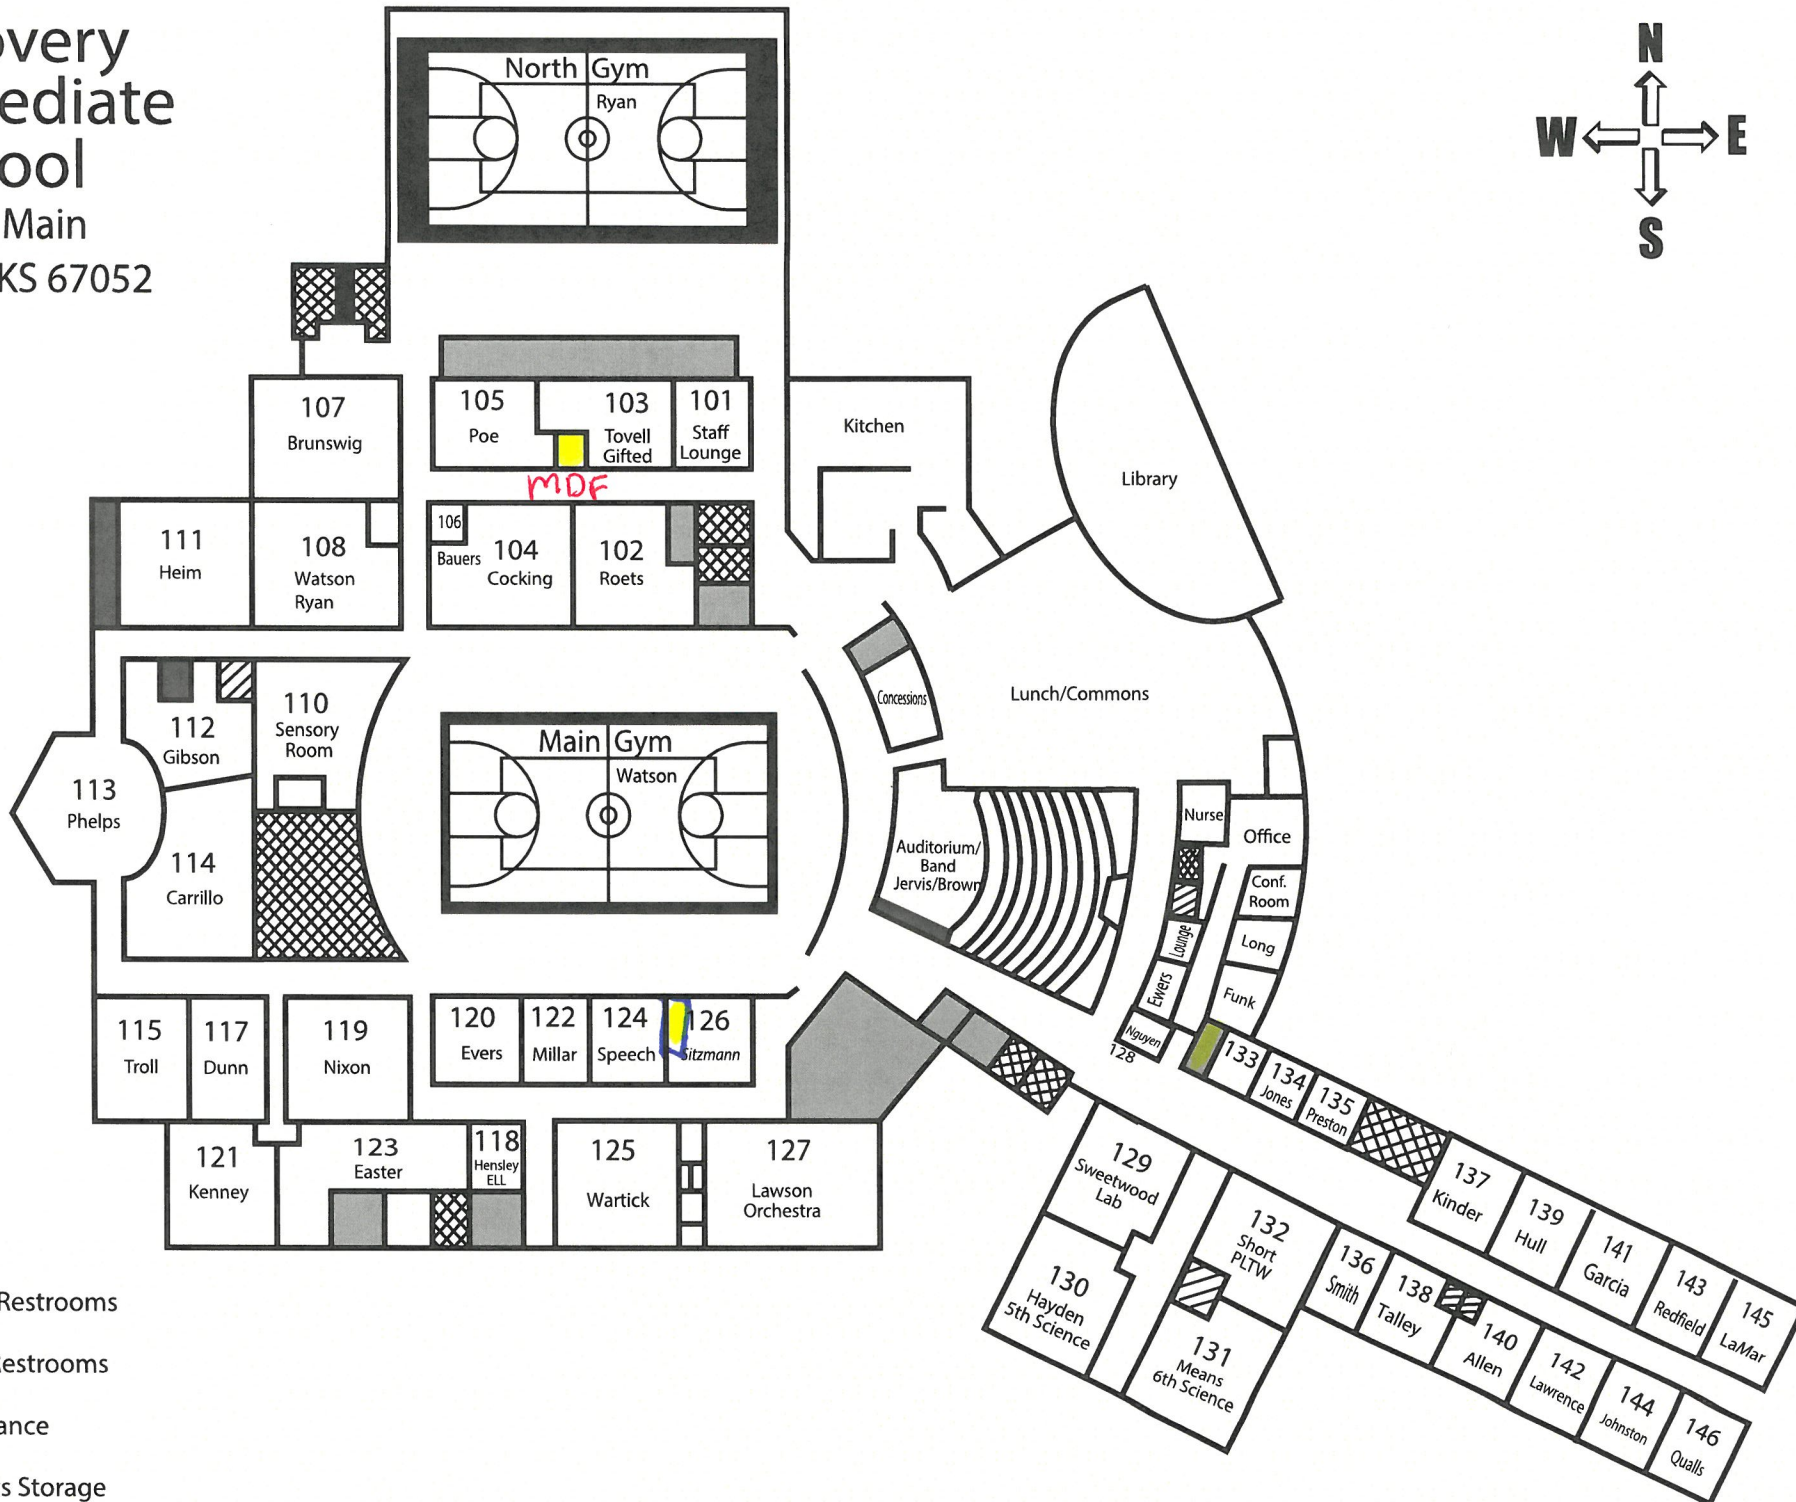

Discovery Intermediate School

301 S. Main
Goddard, KS 67052

- Student Restrooms
- Faculty Restrooms
- Maintenance
- PE/Sports Storage

Updated 4.20.2022