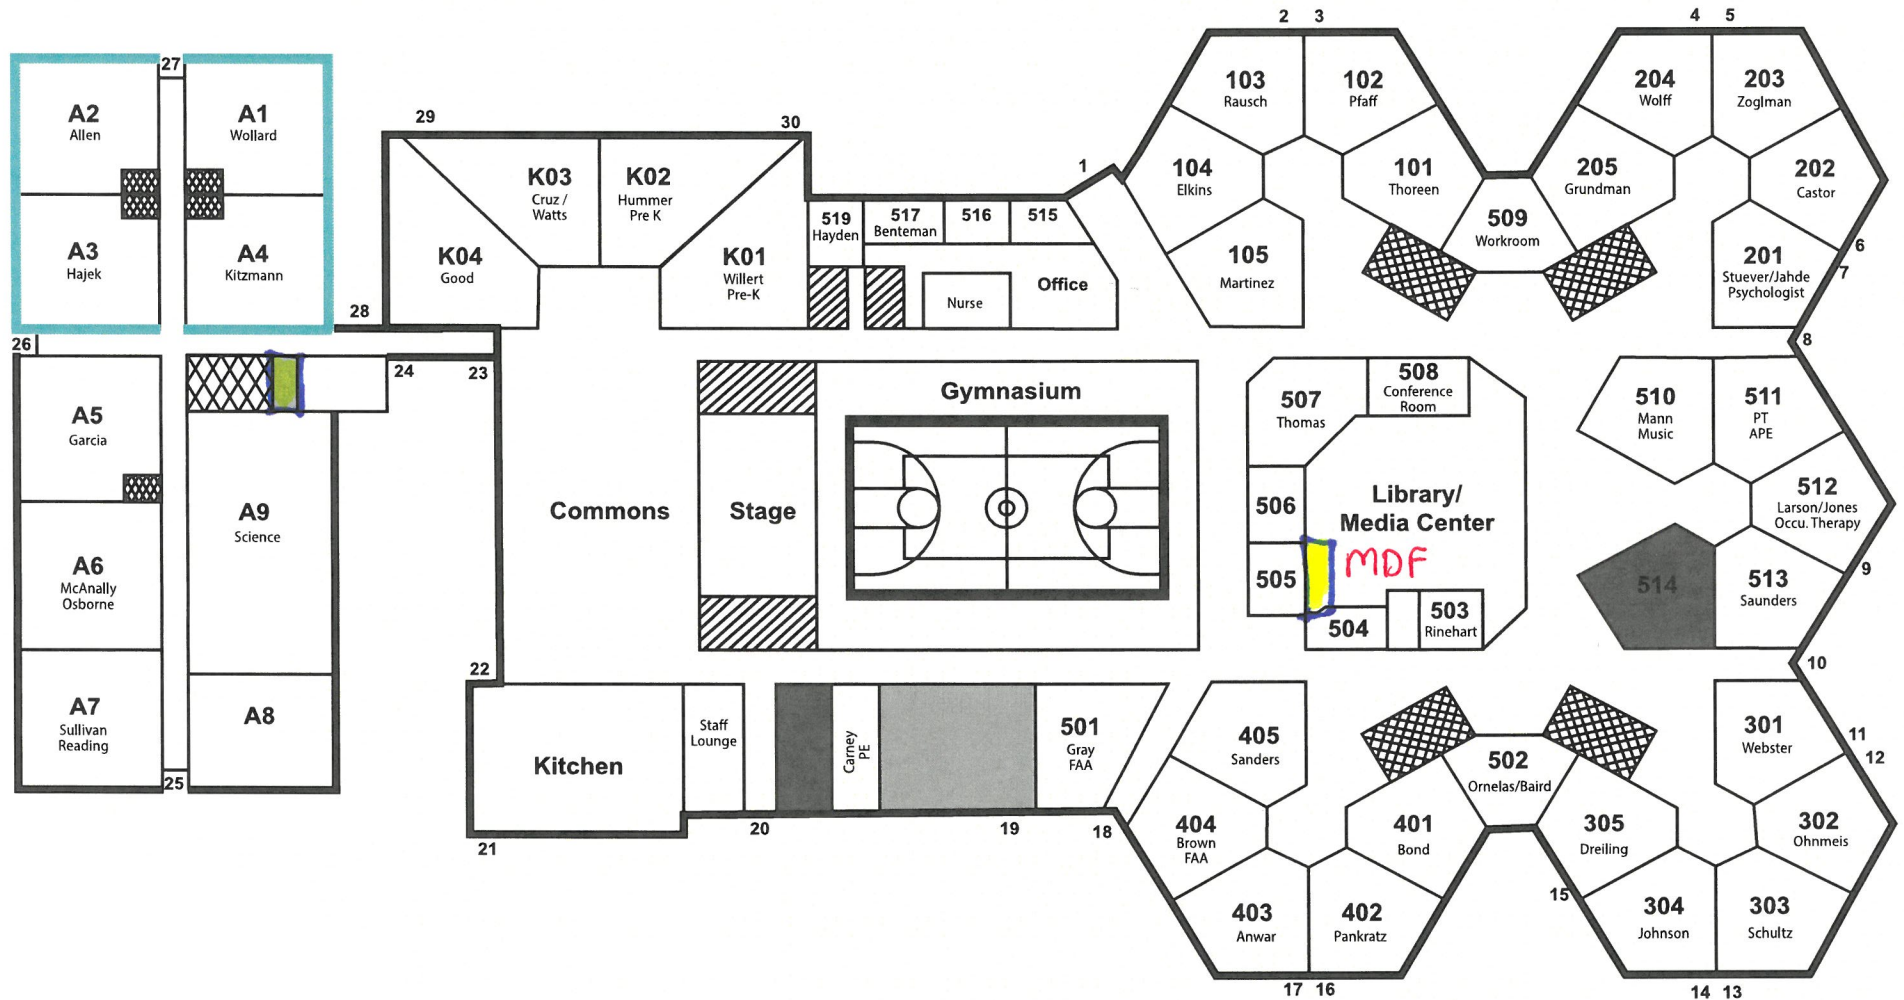

301 S. Main
Goddard, KS 67052

-  Student Restrooms
-  Faculty Restrooms
-  Maintenance
-  PE/Sports Storage

Updated 4.20.2022

Amelia Earhart Elementary

19201 W. 23rd Street S.
Goddard, KS 67052

- Tornado Safety Area
- Student Restrooms
- Faculty Restrooms
- Maintenance
- Storage