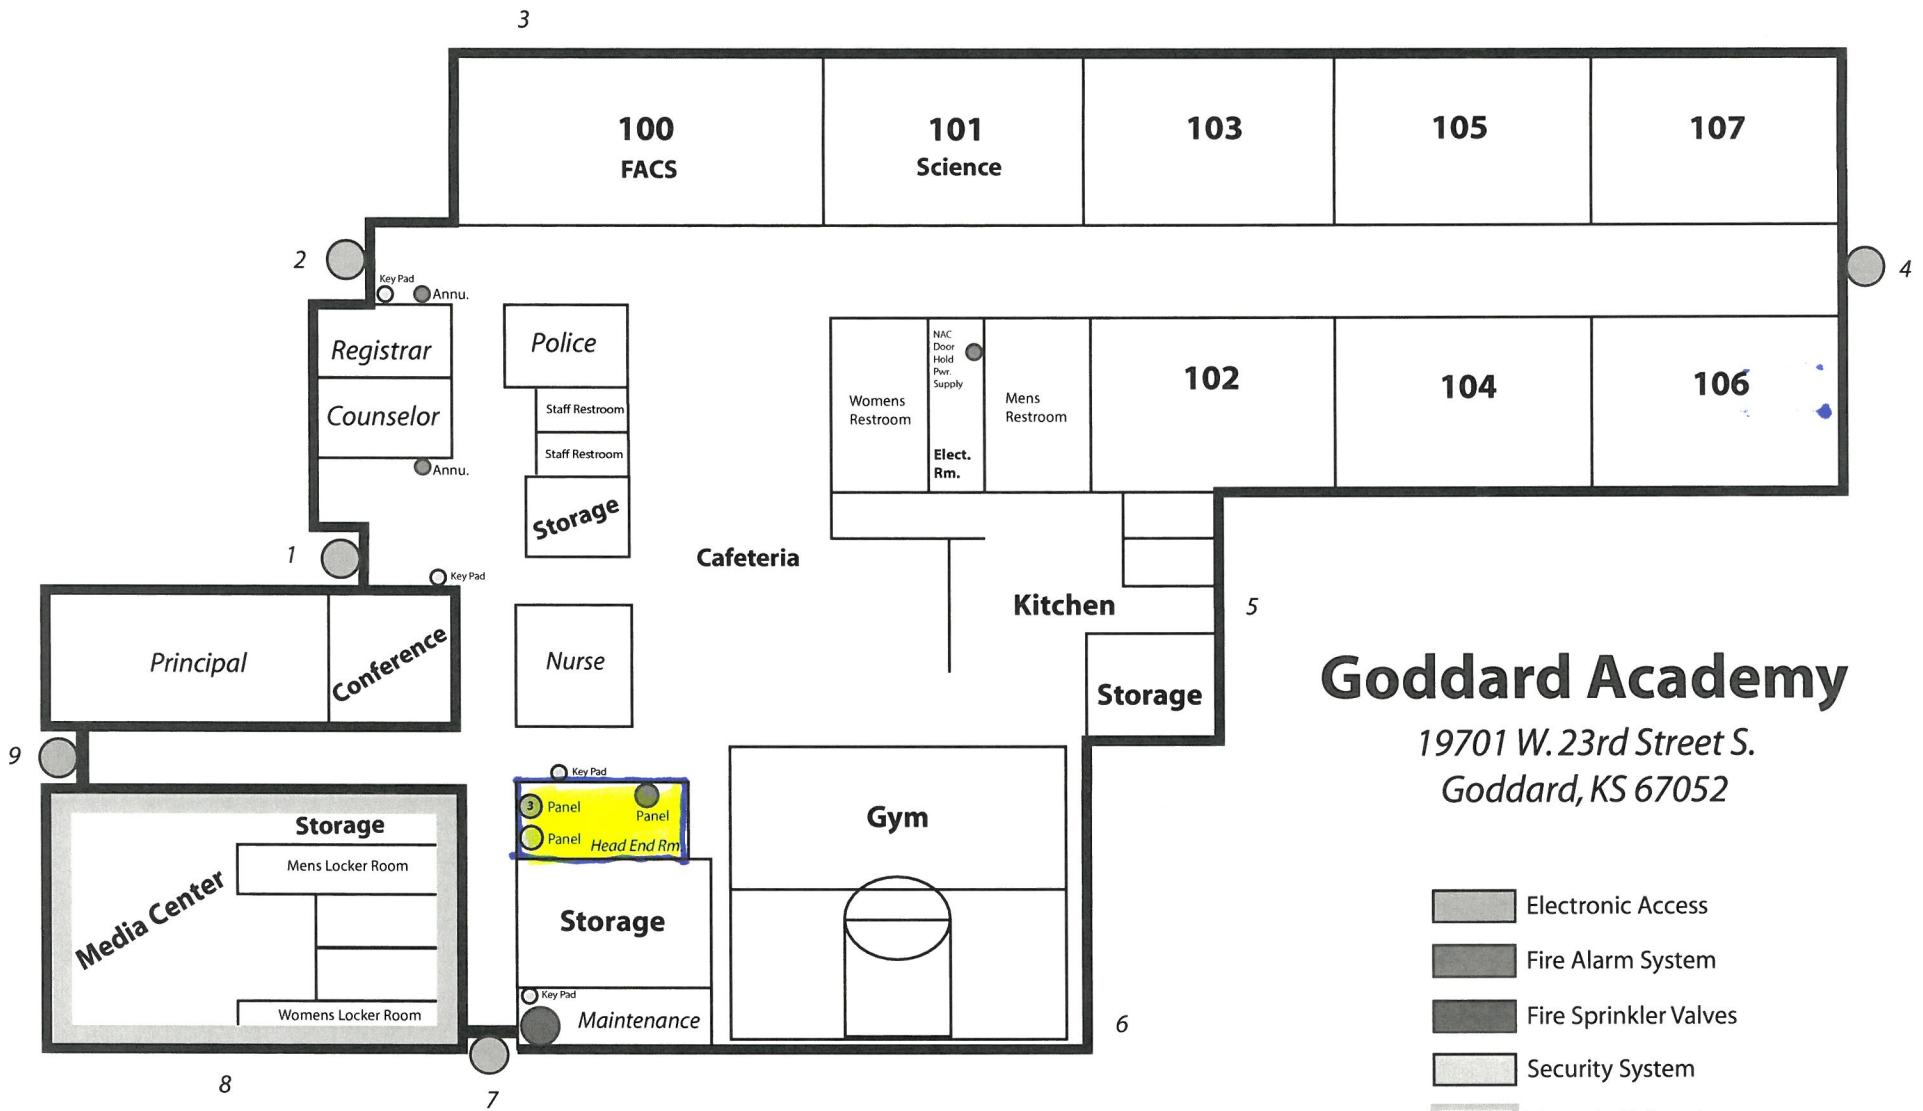

Goddard High School

Second Floor

Goddard Academy

19701 W. 23rd Street S.
Goddard, KS 67052

-  Electronic Access
-  Fire Alarm System
-  Fire Sprinkler Valves
-  Security System
-  Tornado Safety Area

Surveillance Camera Server - Head End Room
Analog Phone Line Equipment - Head End Room