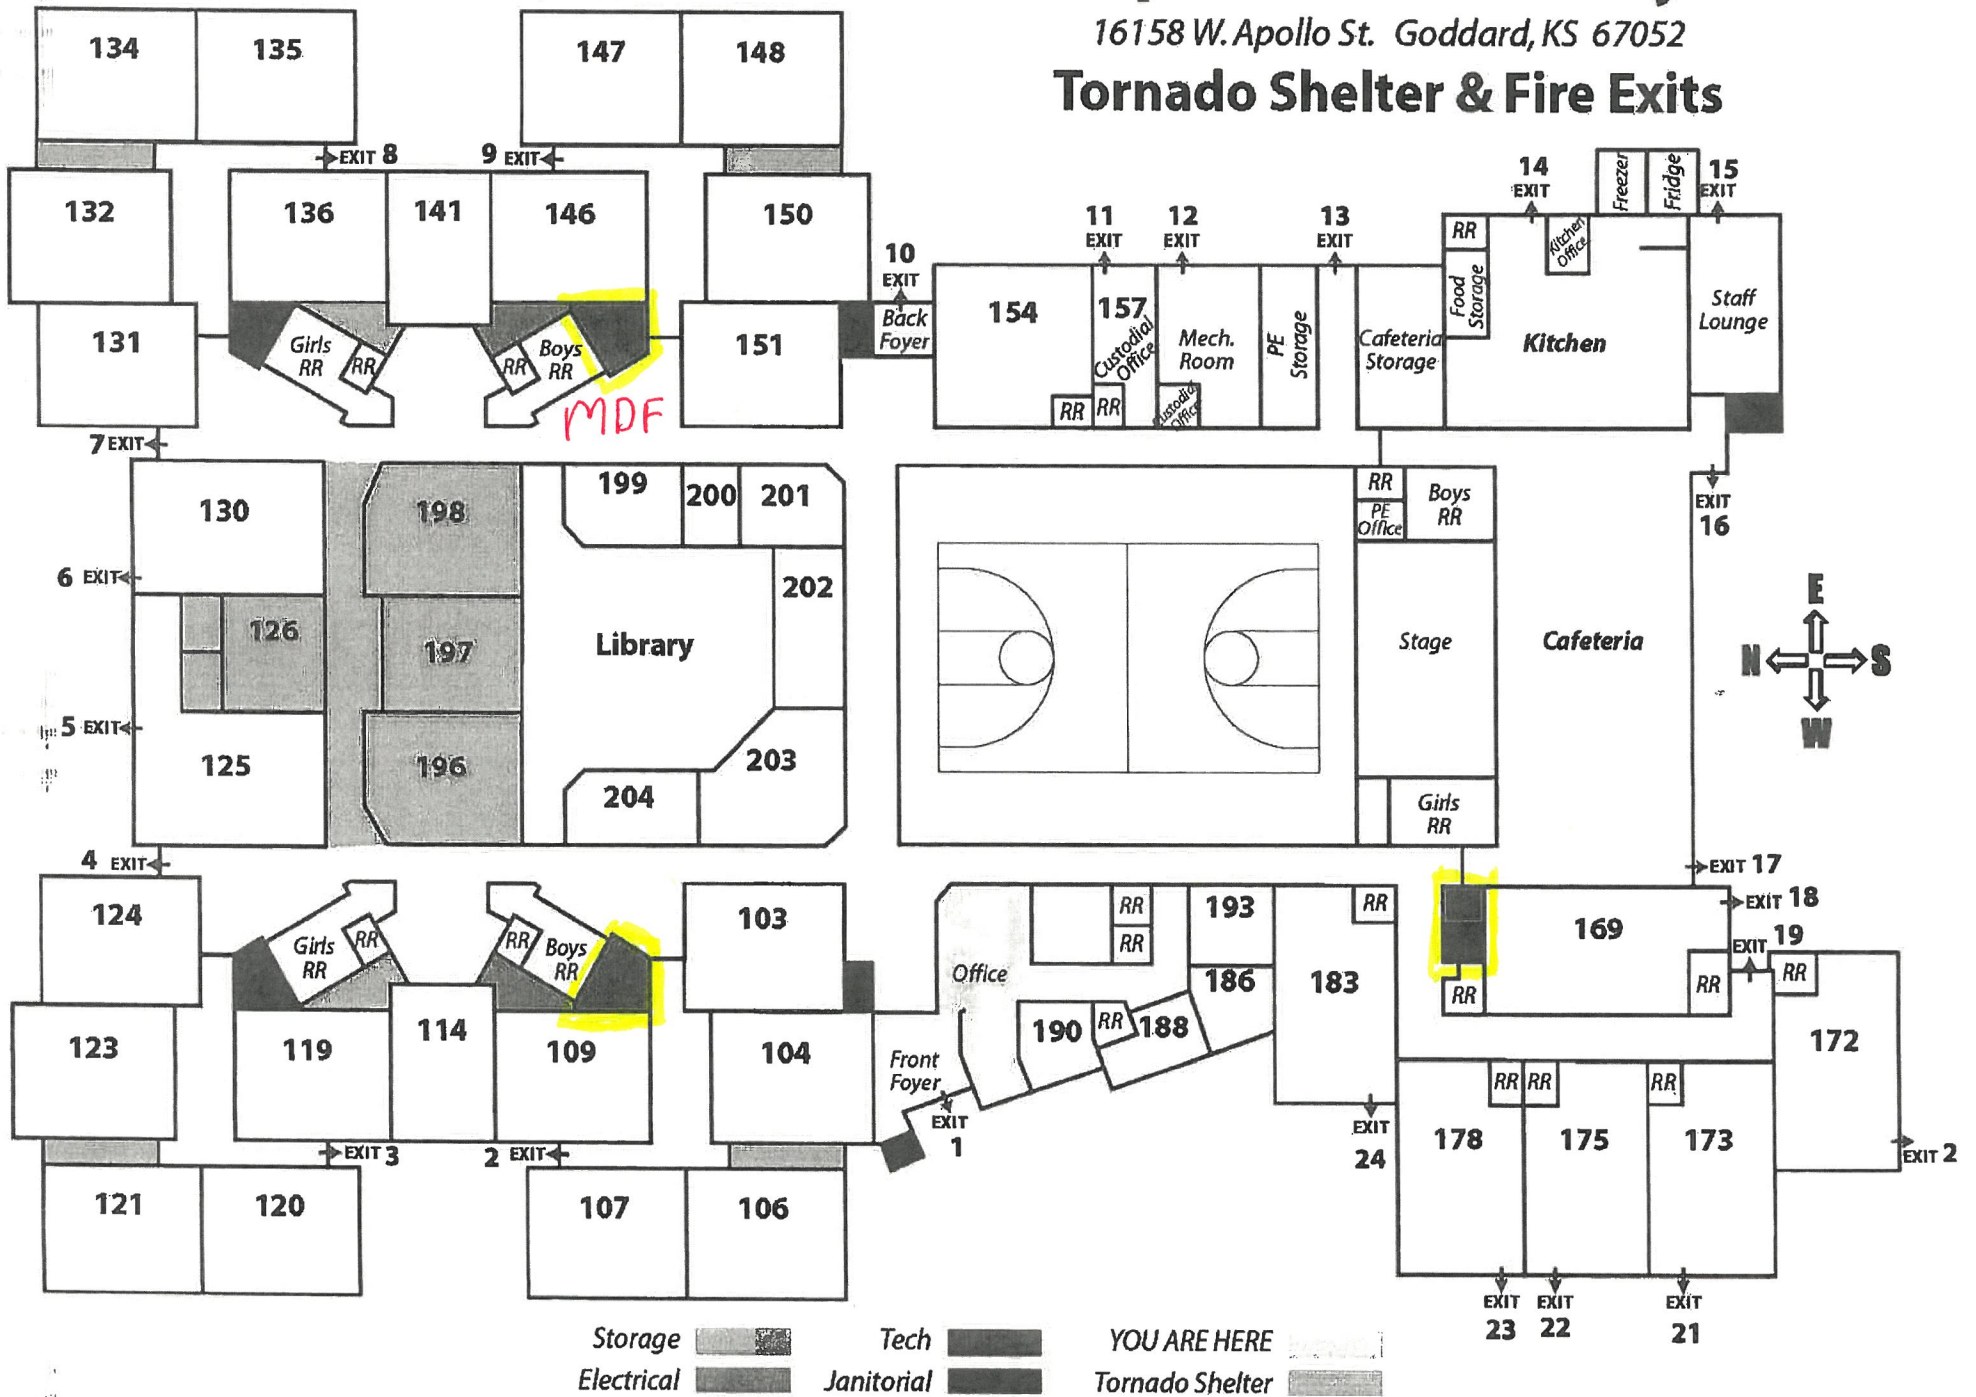

Apollo Elementary

16158 W. Apollo St. Goddard, KS 67052

Tornado Shelter & Fire Exits

MDF

- Storage
- Tech
- YOU ARE HERE
- Electrical
- Janitorial
- Tornado Shelter