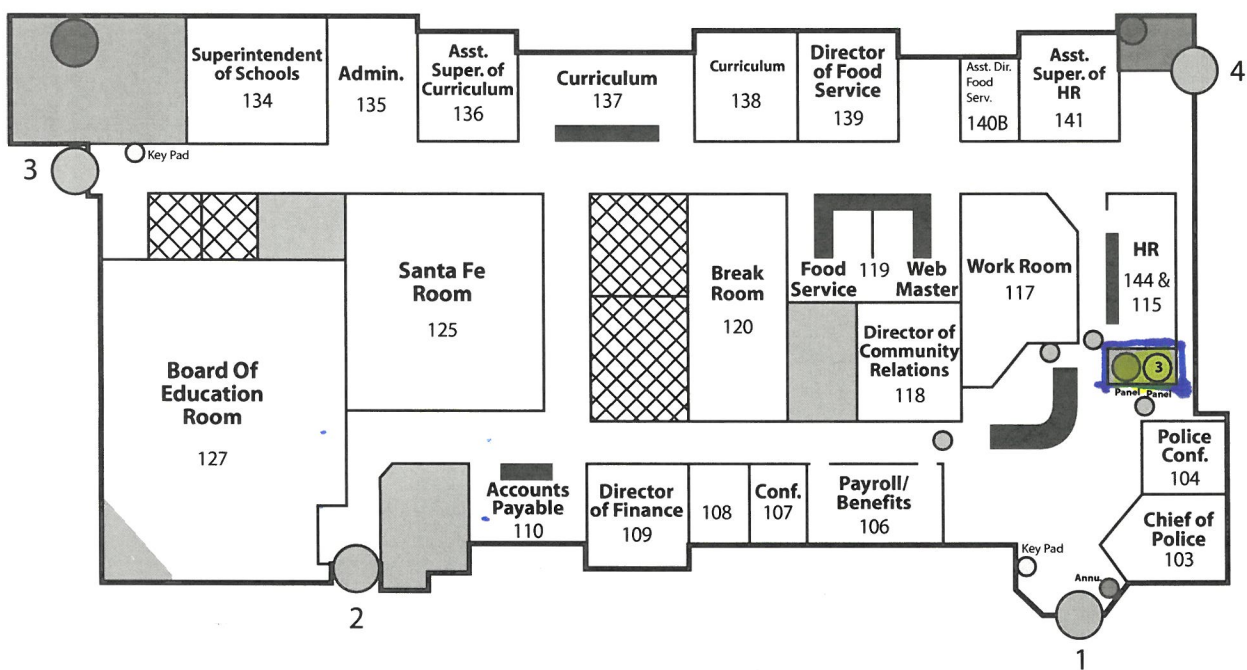

USD 265 Administration Center

201 S. Main
Goddard, KS 67052

West Wing