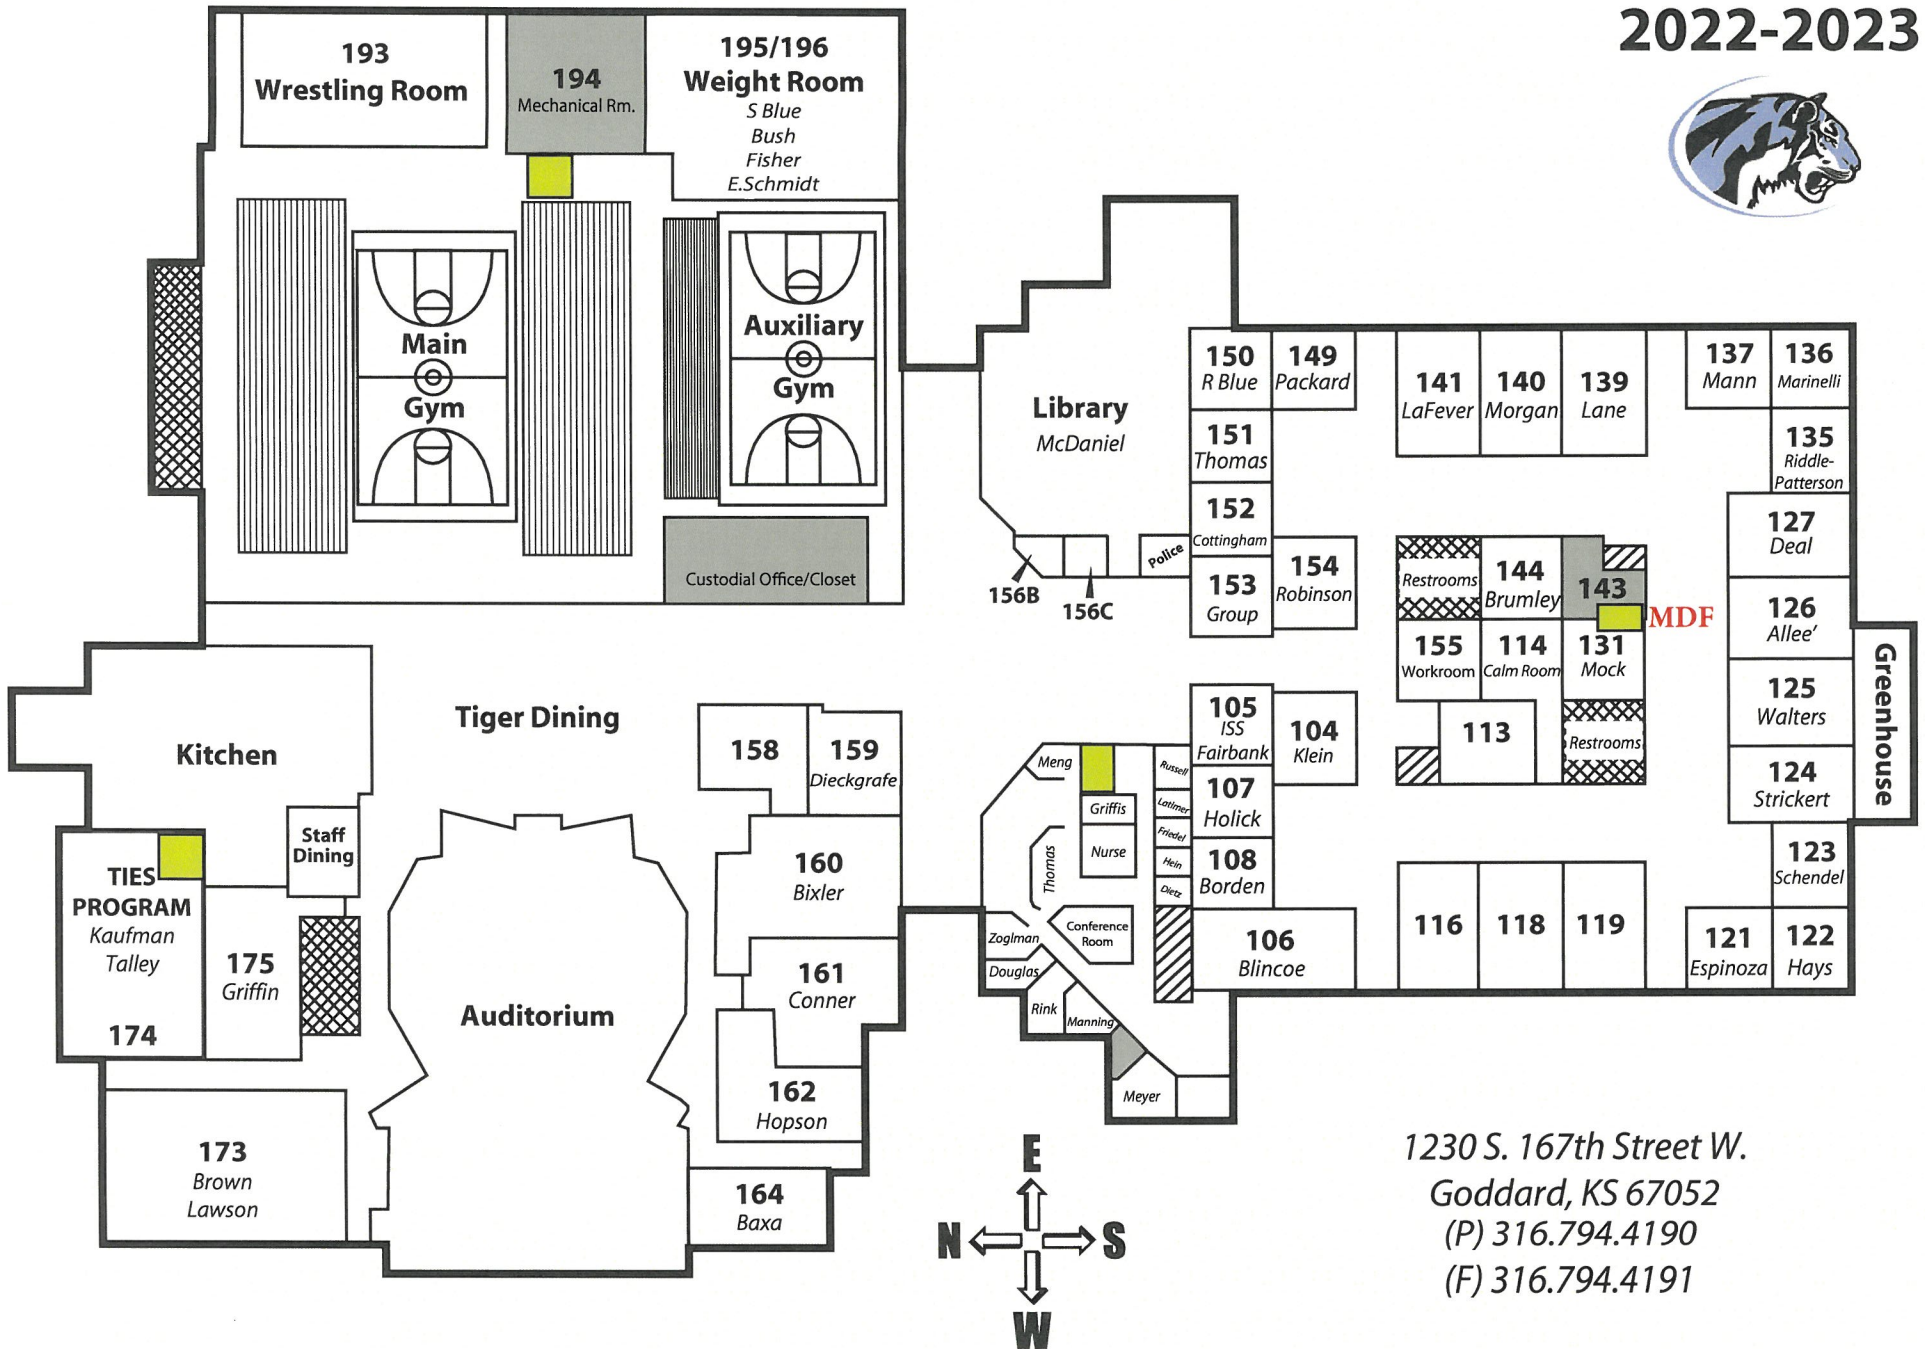

Eisenhower High School - 1st Floor

2022-2023

1230 S. 167th Street W.
Goddard, KS 67052
(P) 316.794.4190
(F) 316.794.4191