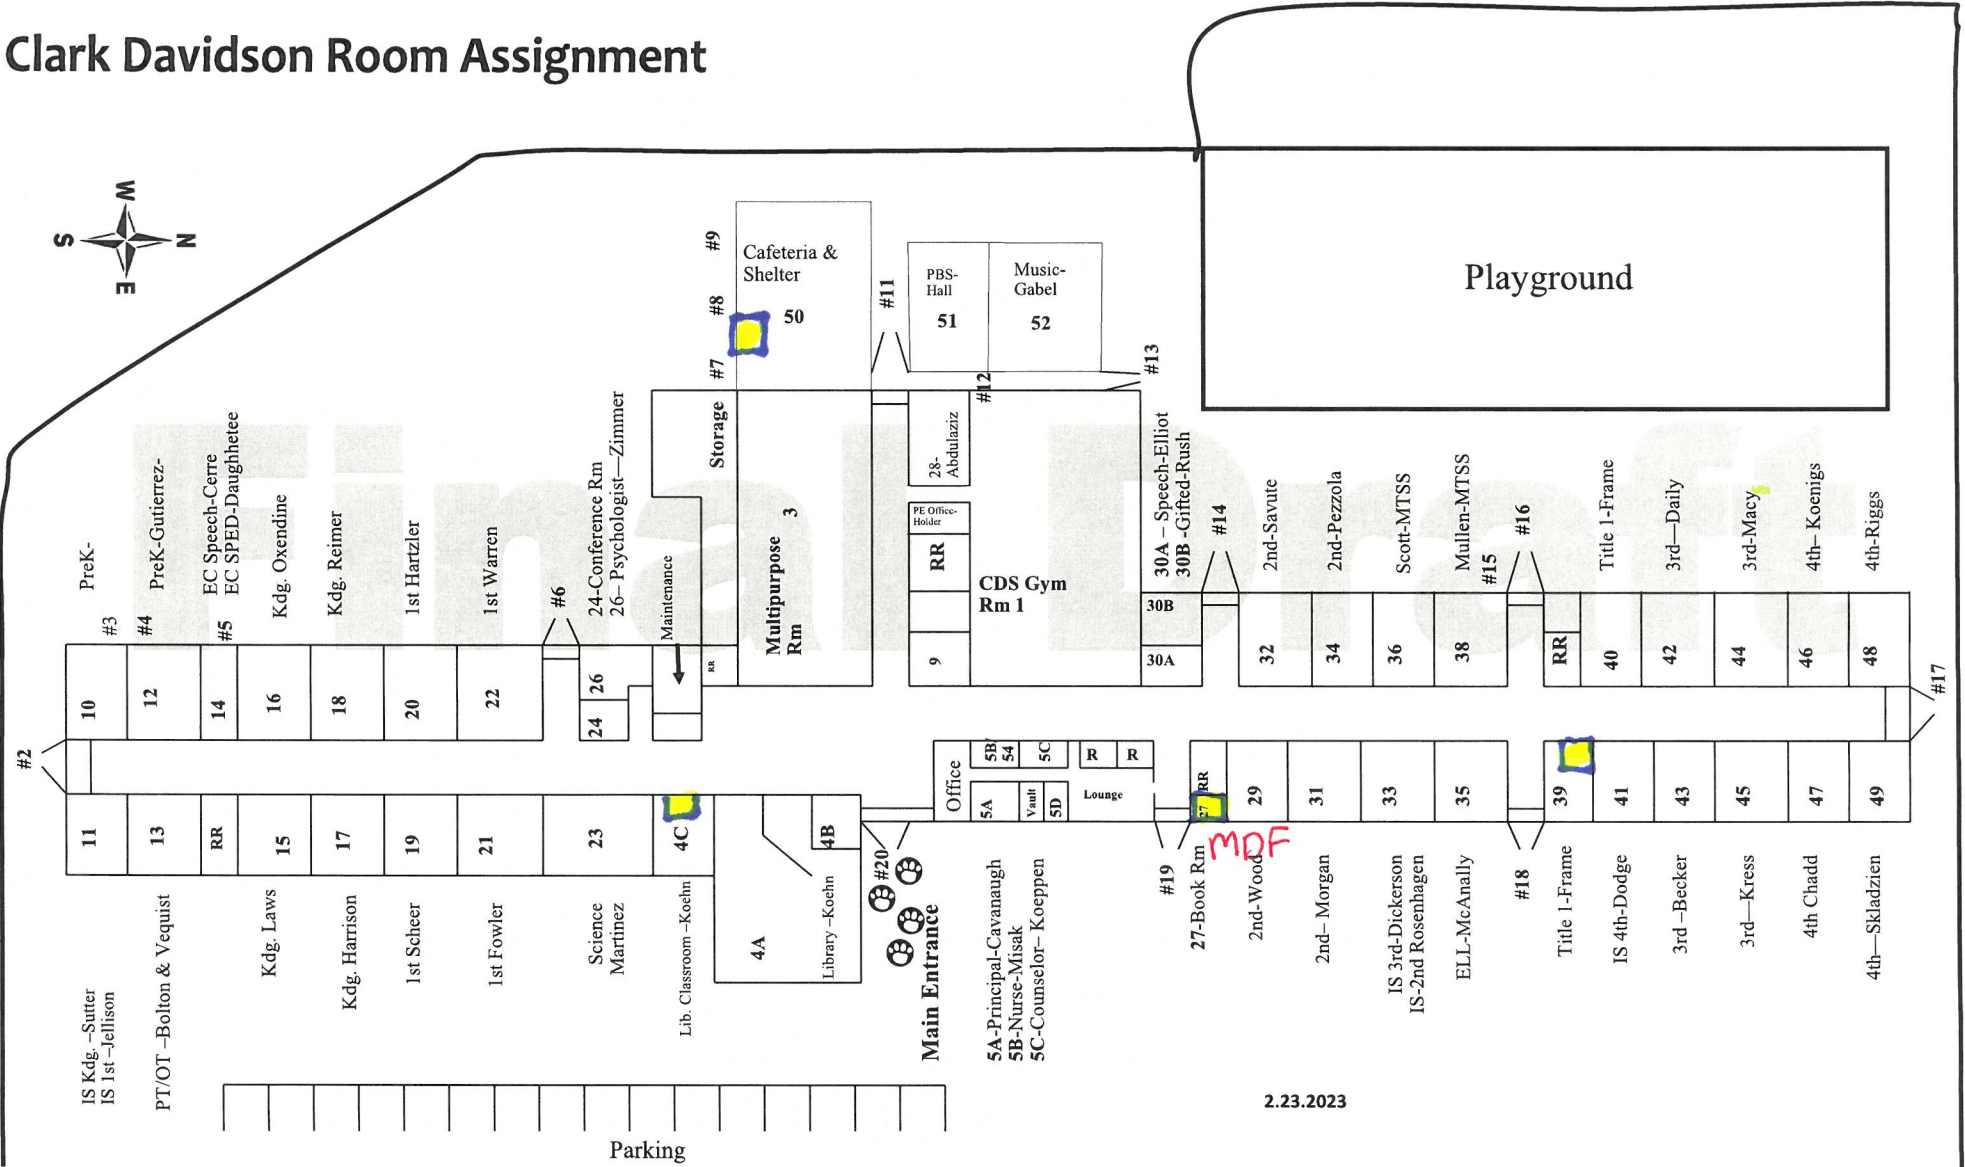

Clark Davidson Room Assignment

2.23.2023