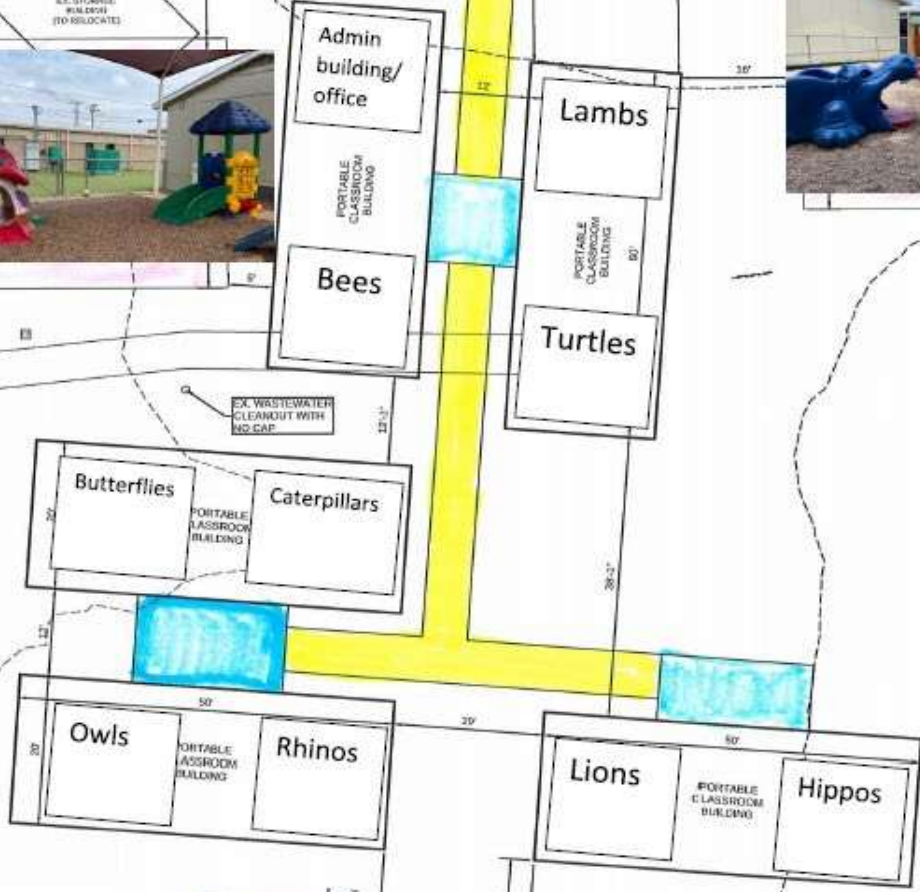

**Legend:**  
SR- Staff Restroom  
RR-Restroom  
CC-Custodial Closet  
E-Electrical Room

MDF

New SMF Runs

32 ft

IDF 2

IDF 3

IDF 4

Lil Hippos Portable IDF5

x5

Nadine Johnson Elem.  
480 Carl Stern Blvd

SCALE 1"=10'

*Bdgs. under/gate*

Daycare Portable @ NJE

Model by: Adam, Plot Date: 12/04/2021  
File Name: c:\users\adam\appdata\local\temp\project\001012102021\adam\_johnson\_w\01\_Blandford\110826-SC-02\MAT\PCS.dwg