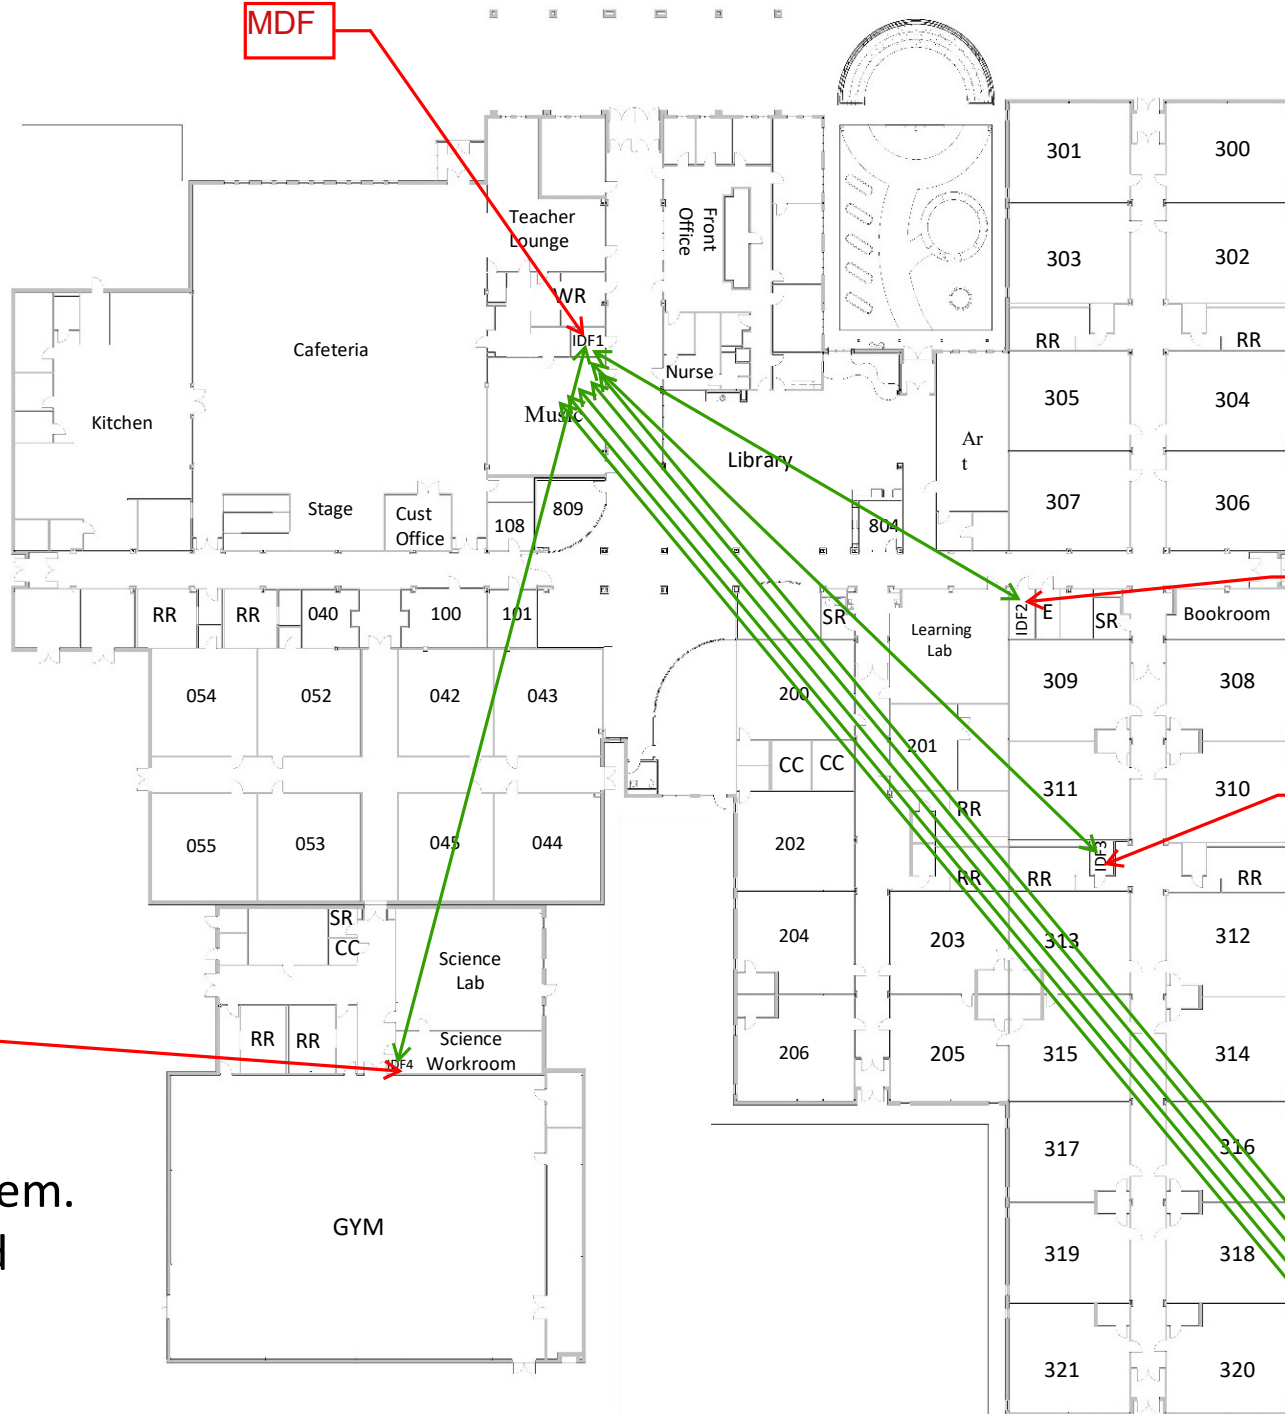

**Legend:**  
SR- Staff Restroom  
RR-Restroom  
CC-Custodial Closet  
E-Electrical Room

MDF

New SMF Runs

32 ft

IDF 2

IDF 3

IDF 4

Lil Hippos Portable IDF5

x5

Nadine Johnson Elem.  
480 Carl Stern Blvd

SCALE 1"=10'

*Bdgs. under/gate*

Daycare Portable @ NJE

Model by: Adam, Plot Date: 12/04/2021  
File Name: c:\users\adam\appdata\local\temp\project\001012102021\adam\_johnson\_w\01\_Blandford\110826-SC-02\MAT\PCS.dwg