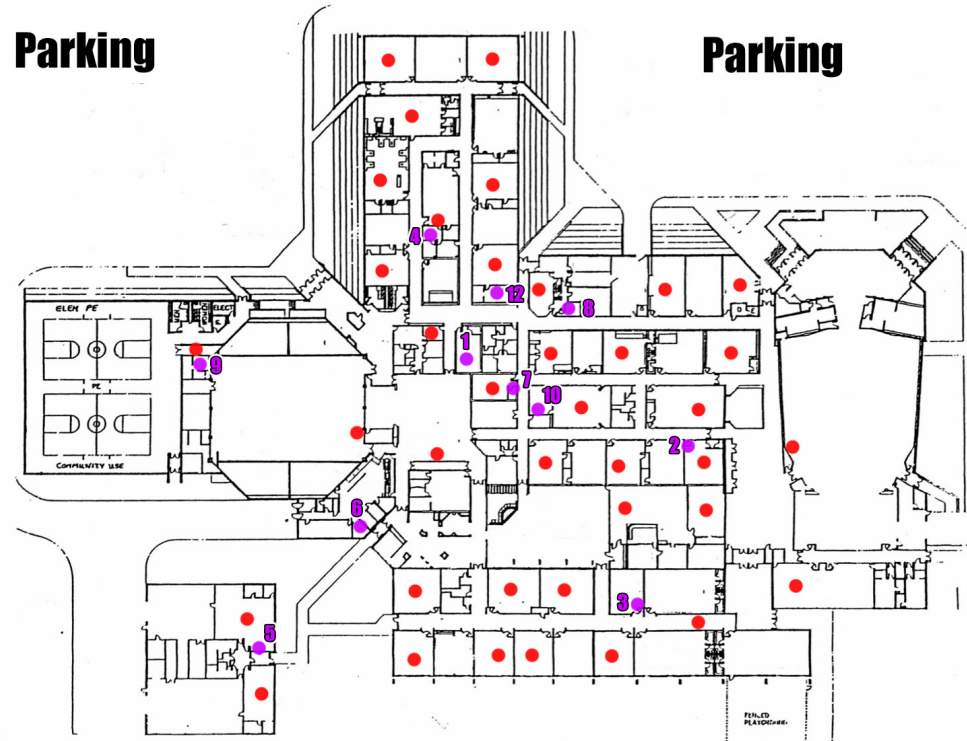

AP's = ●
Switches = ●

- 1 - FPS-MDF-SW01 172.17.1.1
- 2 - FPS-GSMDF-SW01 172.17.2.11
- 3 - FPS-MSMDF-SW01 172.17.3.11
- 4 - FPS-HSMDF-SW01 172.17.4.11
- 5 - FPS-TechED-SW01 172.17.4.31
- 6 - FPS-CAFT-SW01 172.17.4.41
- 7 - FPS-Title1-SW01 172.17.4.23
- 8 - FPS-HSOffice-SW01 172.17.4.21
- 9 - FPS-HSAthletic-SW01 172.17.4.51
- 10 - FPS-GSCompLab-SW01 172.17.2.21
- 11 - FPS-STEAM-SW01 172.17.2.31
- 12 - HP w Fiber

Track

Baseball Field

Softball Field

STEAM