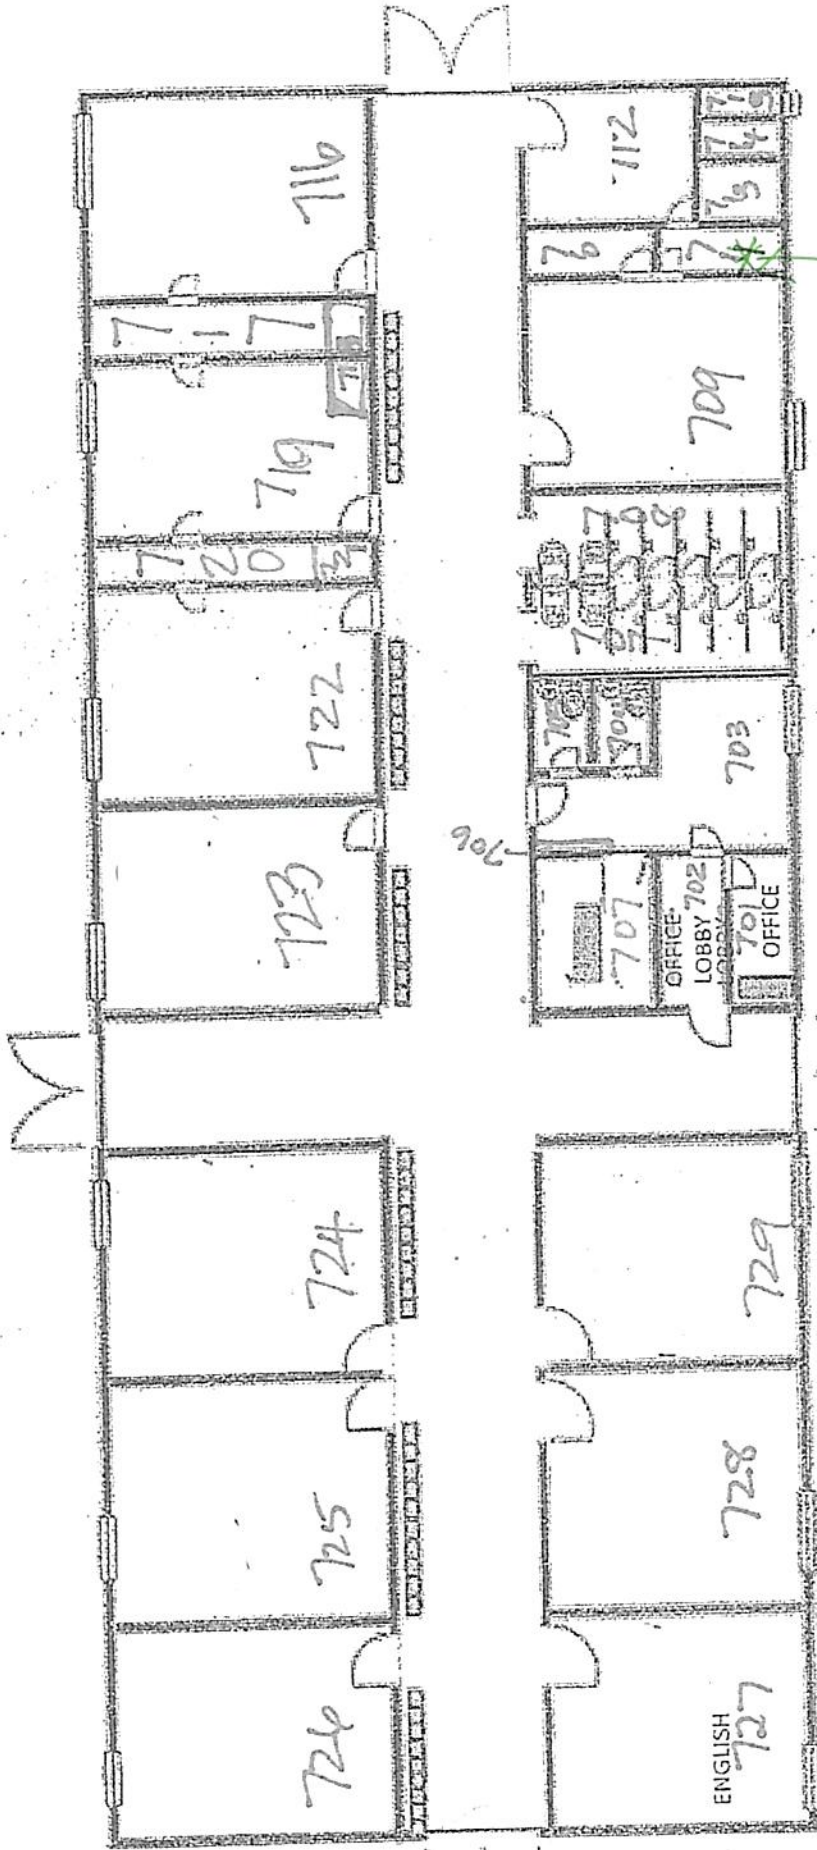

(2 racks total)

Hi water

(1 Rack)

Hermitage High School
Central Office/Cafeteria/Agri
Fire Escape and Severe Weather Plan

(1) Rack

Heritage Elementary School Cafeteria Building

Fire Escape and Severe Weather Plan

Switch Rack

(1) Rack

Hermitage Elementary School Gymnasium Building Fire Escape and Severe Weather Plan

(3)

LI Rack

Hermitage Elementary School
Main Building
Fire Escape and Severe Weather Plan

U

Switch rack

HERMITAGE HIGH SCHOOL
BUILDING

(1 Rack)

(1 Rack)

↳

⊛

Pre-K