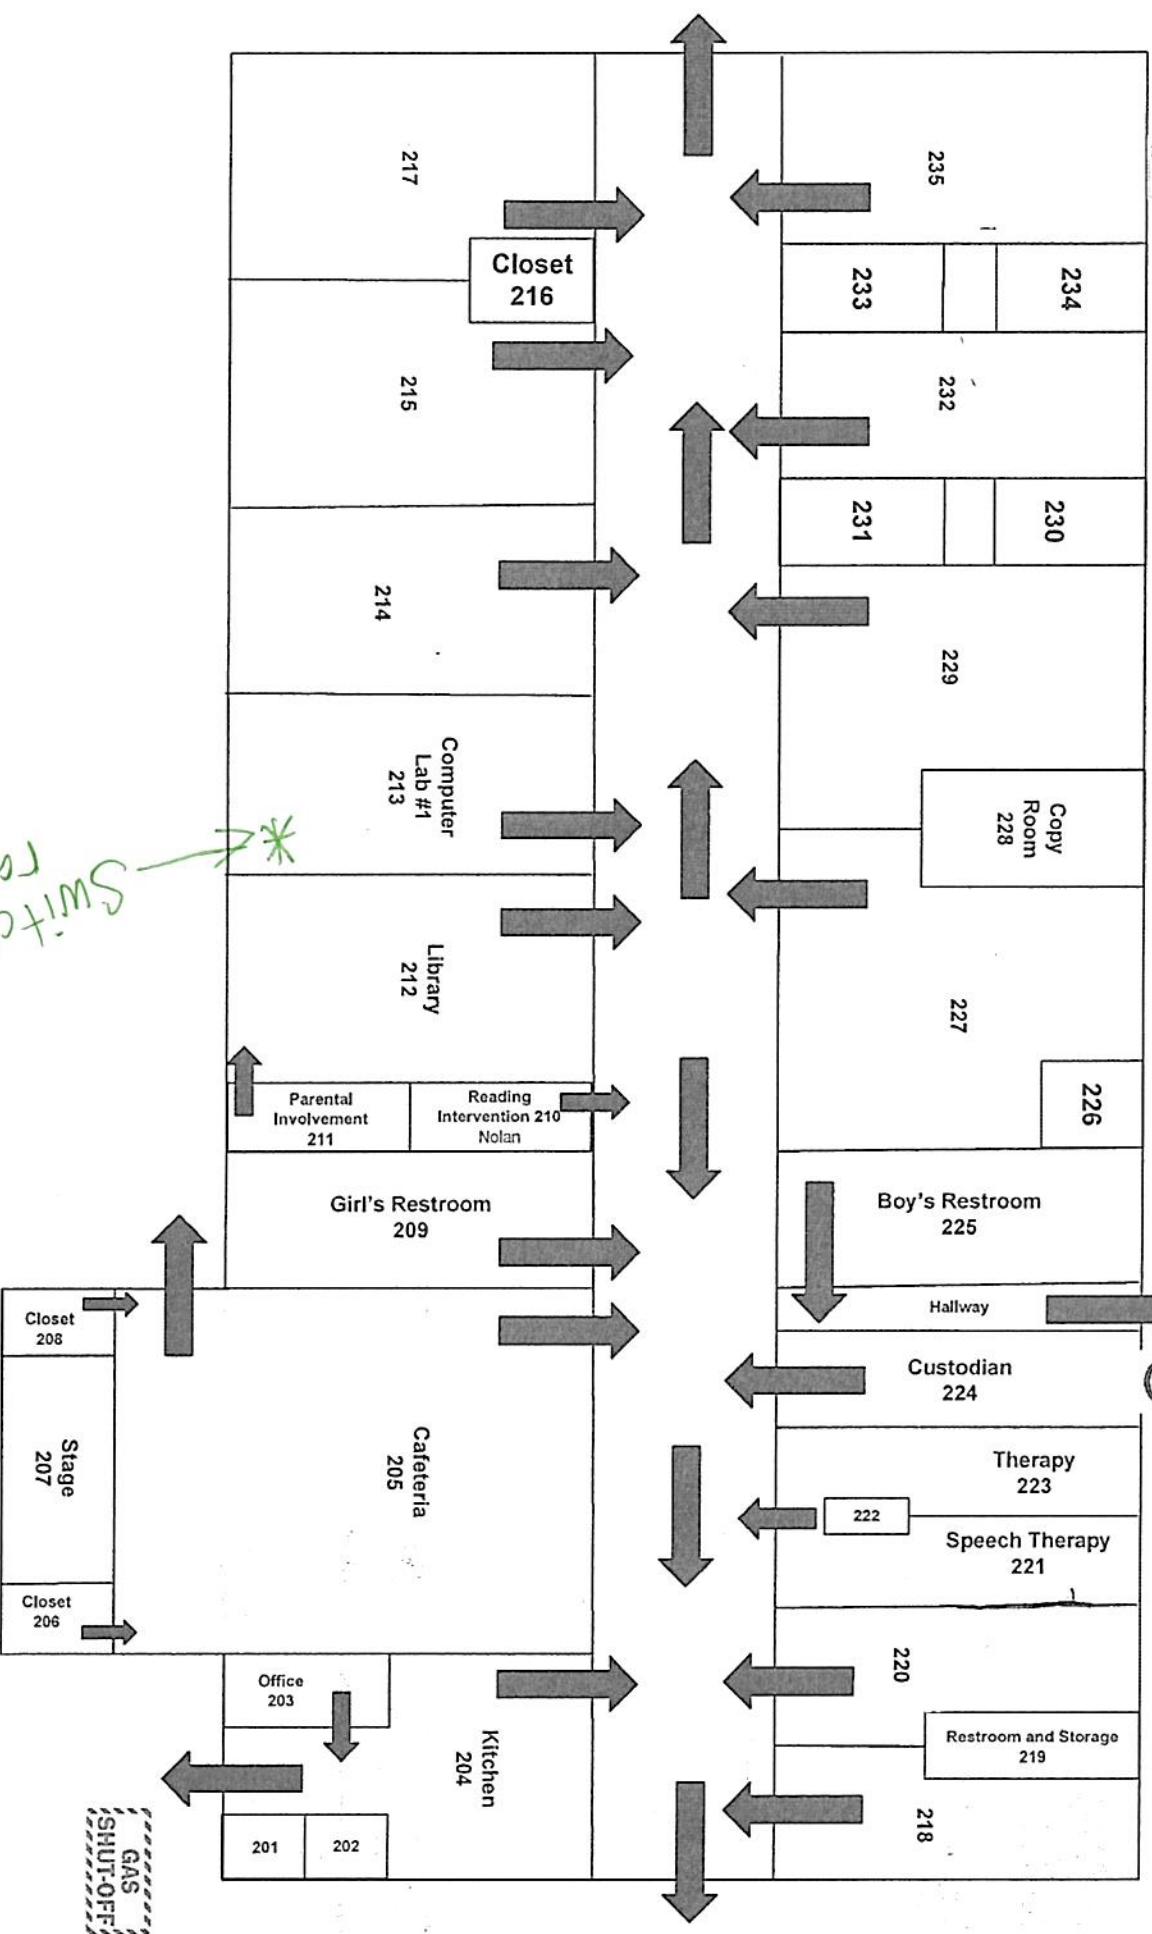

(2 racks total)

Hi water

(1 Rack)

Hermitage High School
Central Office/Cafeteria/Agri
Fire Escape and Severe Weather Plan

(1) Rack

Heritage Elementary School Cafeteria Building

Fire Escape and Severe Weather Plan

Switch Rack

(1) Rack

Hermitage Elementary School Gymnasium Building Fire Escape and Severe Weather Plan

(3)

LI Rack

Hermitage Elementary School
Main Building
Fire Escape and Severe Weather Plan

U

Switch rack