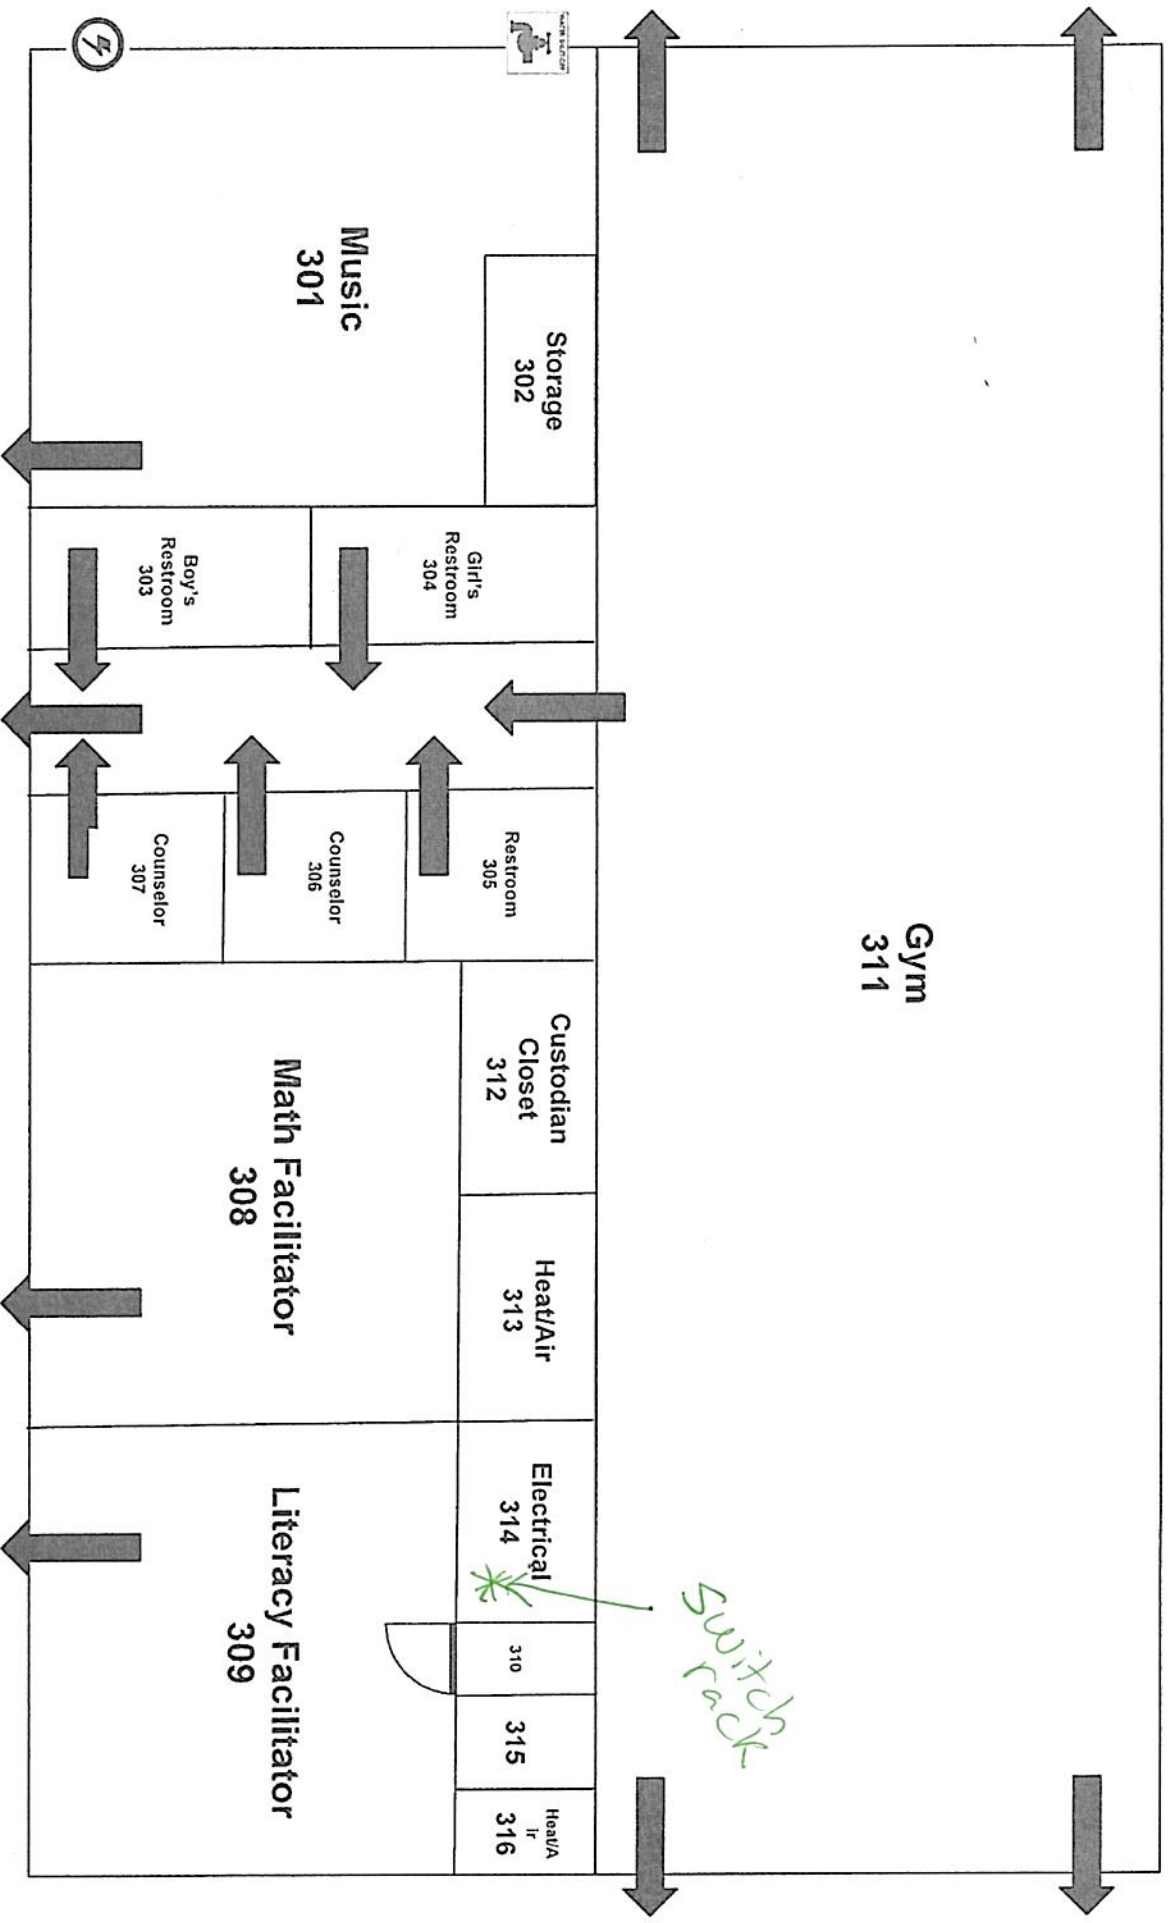

(2 racks total)

Hi water

(1 Rack)

Hermitage High School
Central Office/Cafeteria/Agri
Fire Escape and Severe Weather Plan

(1) Rack

Heritage Elementary School Cafeteria Building

Fire Escape and Severe Weather Plan

Switch Rack

(1) Rack

Hermitage Elementary School Gymnasium Building Fire Escape and Severe Weather Plan

(3)

LI Rack

Hermitage Elementary School
Main Building
Fire Escape and Severe Weather Plan

U

Switch rack

HERMITAGE HIGH SCHOOL
BUILDING

(1 Rack)

(1 Rack)

↳

⊛

Pre-K