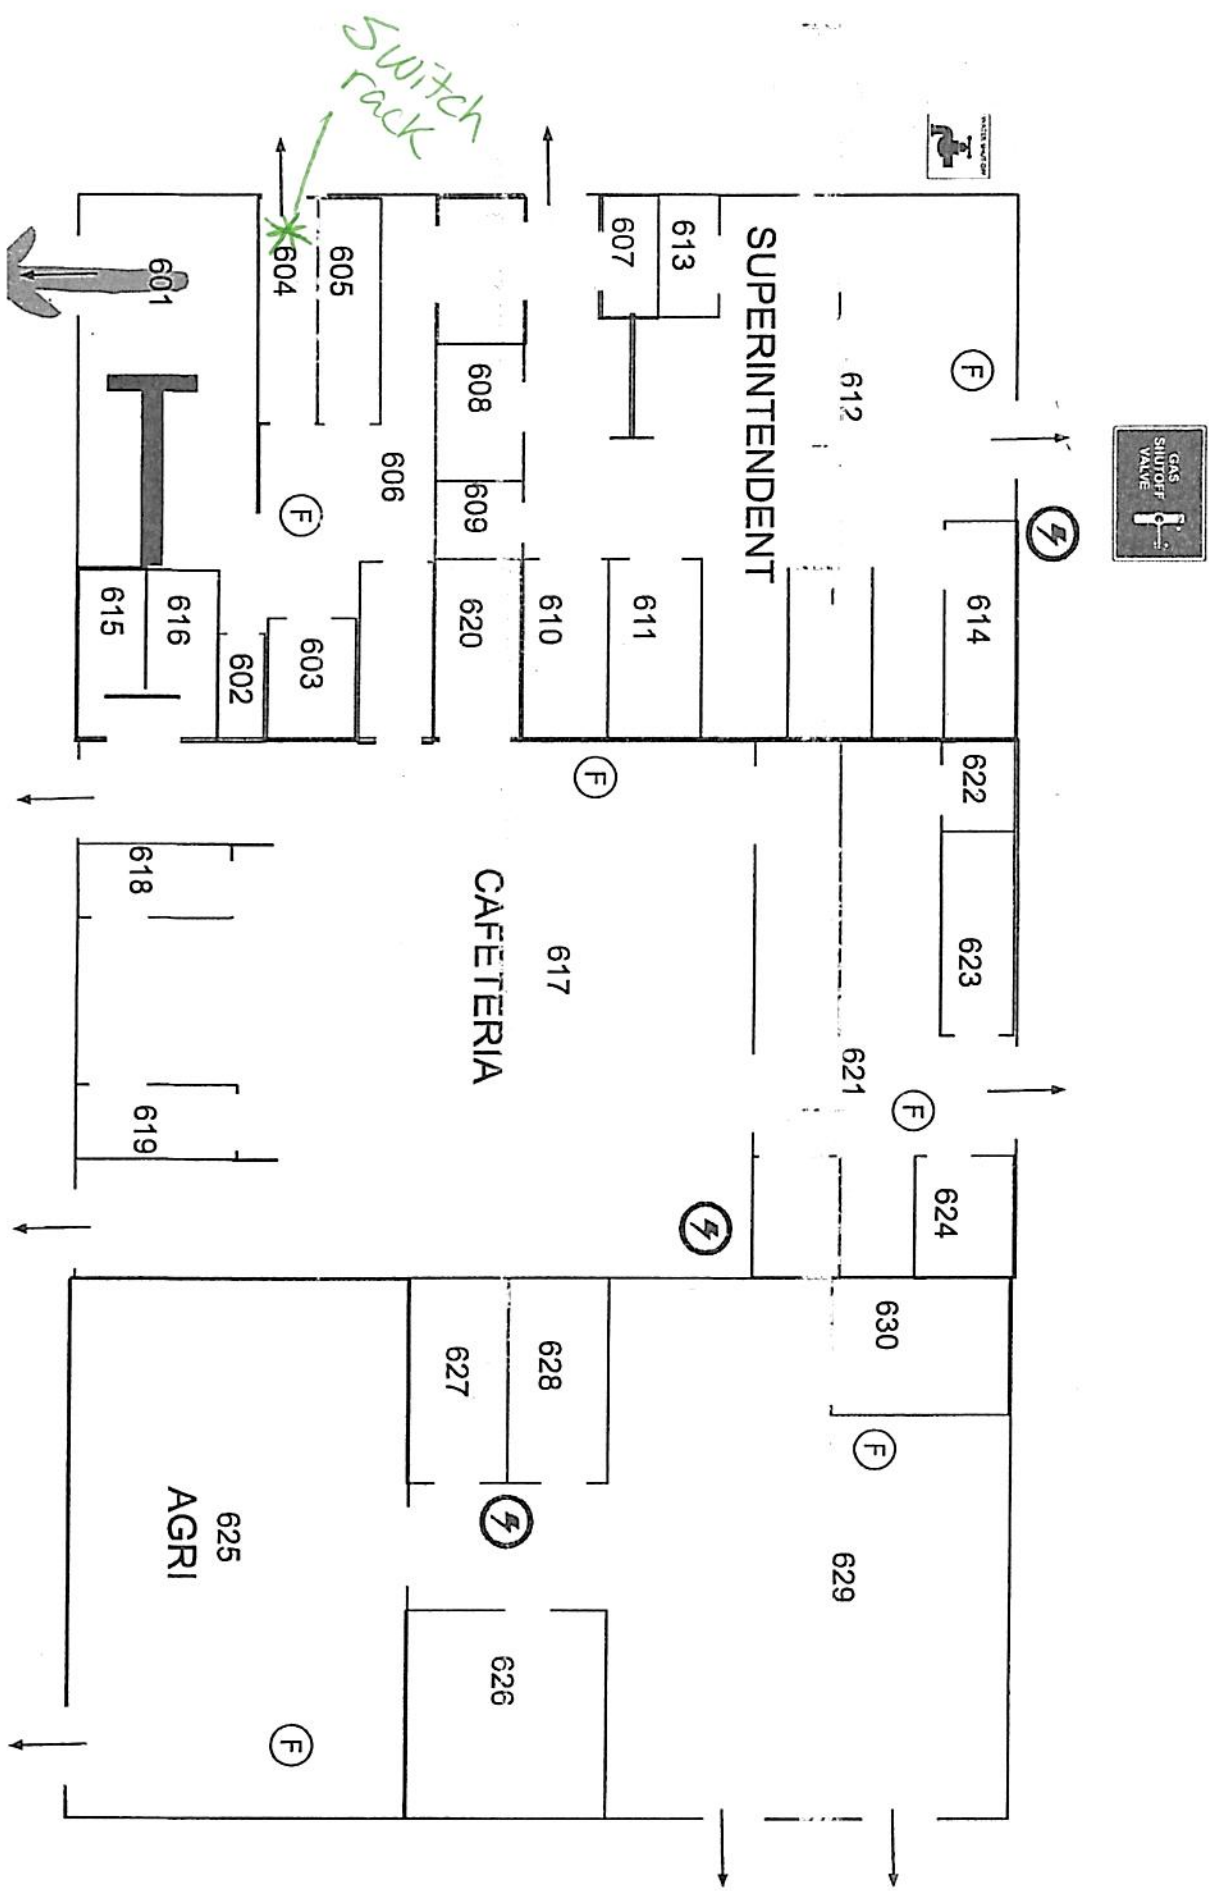

Japan

10

FIELD HOUSE

HERMITAGE

SCHOOL

GYM

N →

Switch Rack Project

(2 racks total)

Hi water

(1 Rack)

Hermitage High School
Central Office/Cafeteria/Agri
Fire Escape and Severe Weather Plan

(1) Rack

Heritage Elementary School Cafeteria Building

Fire Escape and Severe Weather Plan