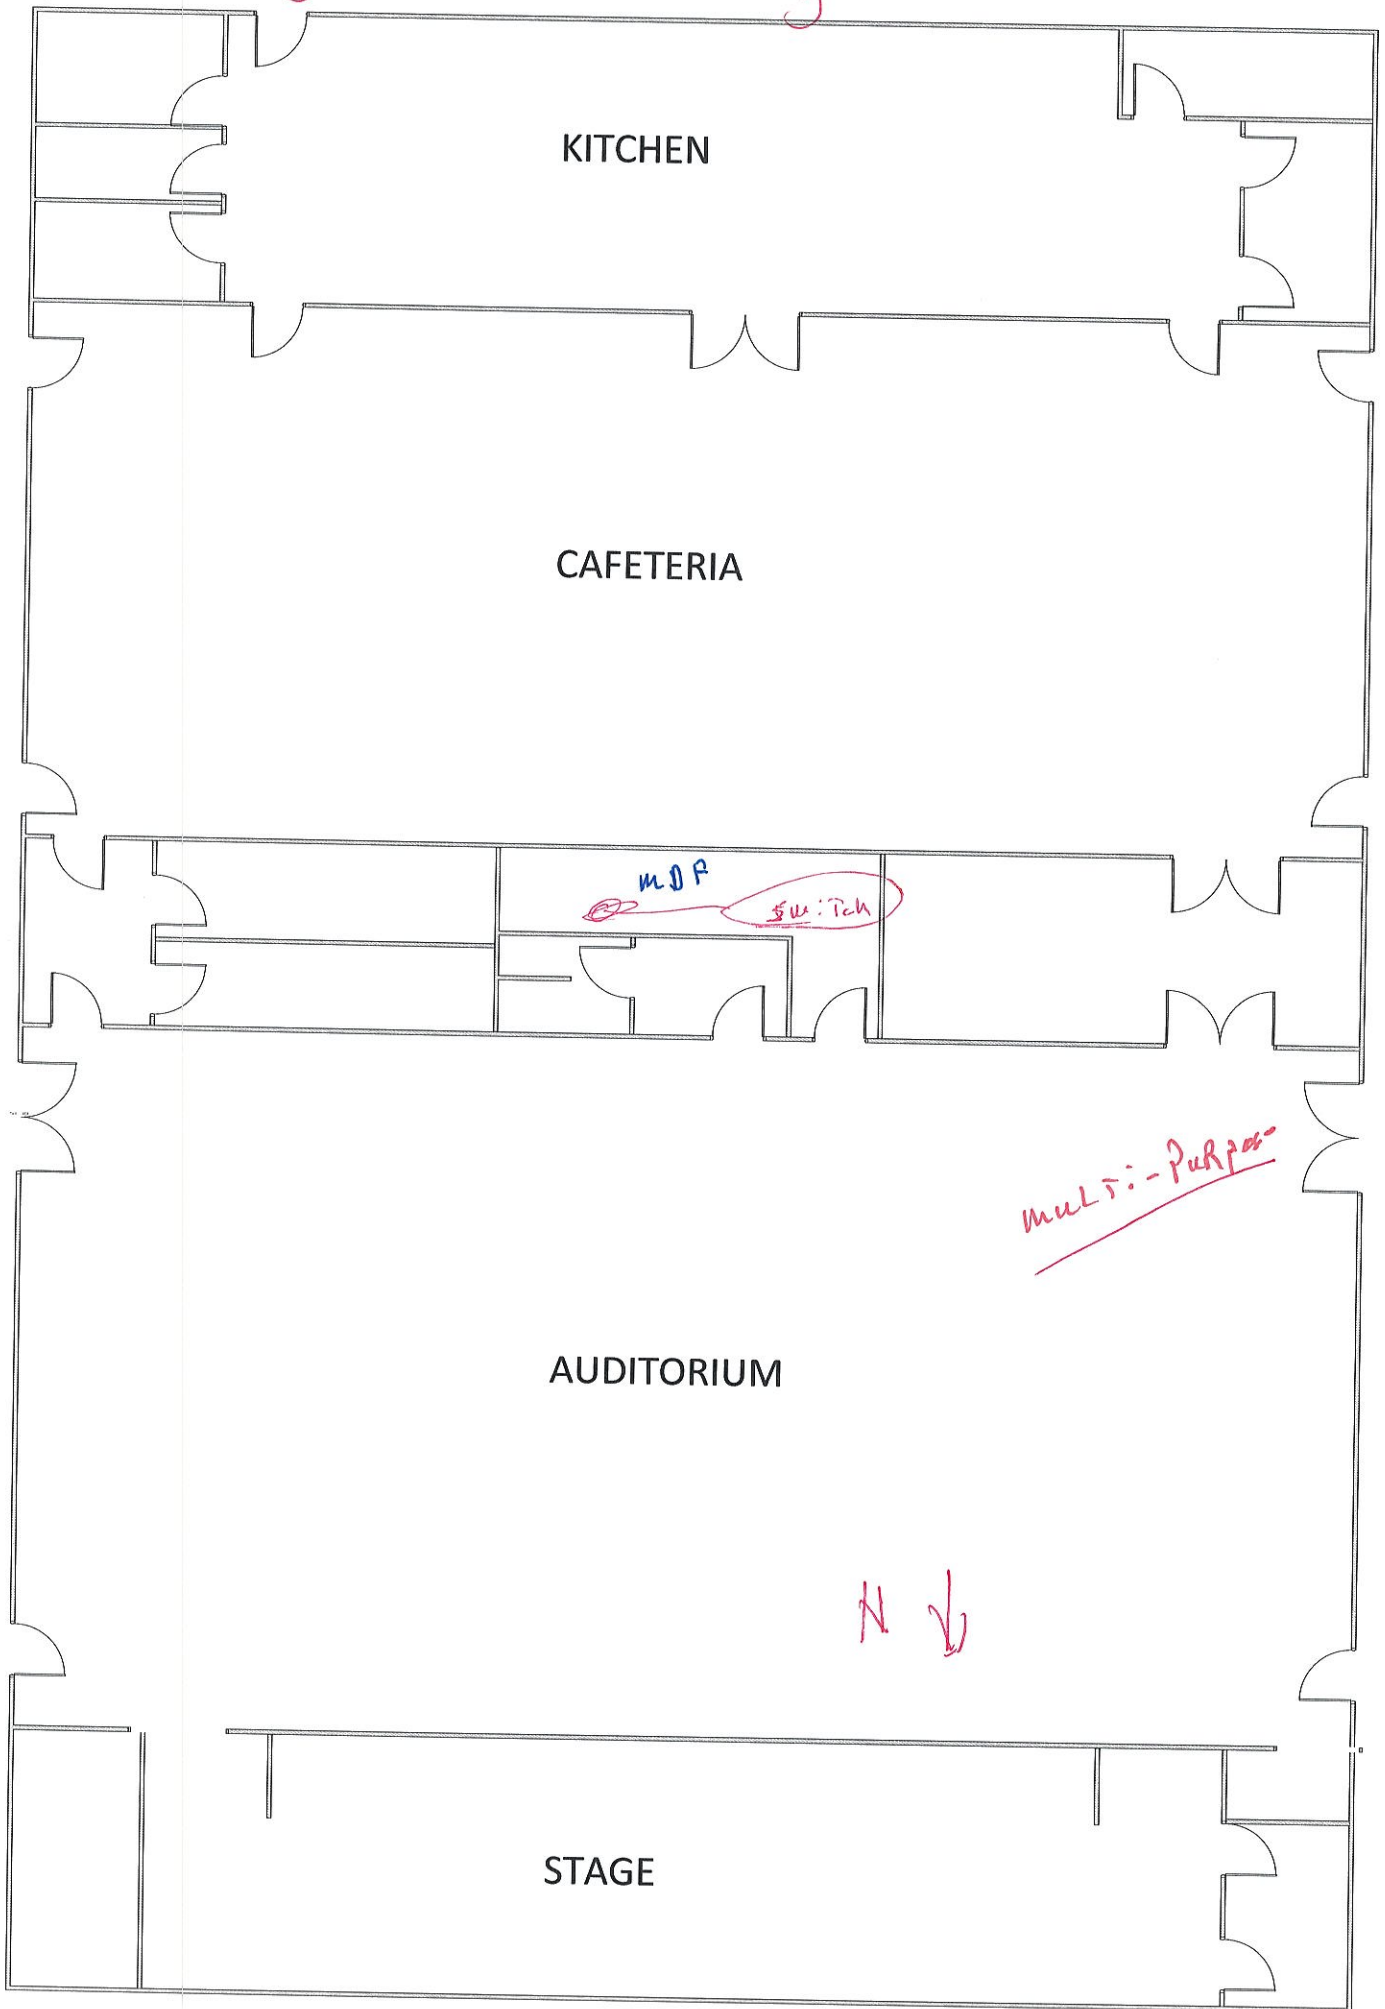

The cabling on the RFP is for the following:

Co - - CENTRAL OFFICE  
Fiber from MDF to IDF 107

Primary

Fiber from MDF to IDF 2

Fiber from MDF to IDF 3

Fiber from MDF to IDF 4

Fiber from MDF to IDF 5

Fiber from MDF to IDF 6

Middle

Fiber from MDF to ISS

BKC  
Blytheville Kindergarten Center

N ↓

Blytheville Kindergarten Center

KITCHEN

CAFETERIA

AUDITORIUM

STAGE

MDP  
Switch

MULTI-PURPOSE

N ↓