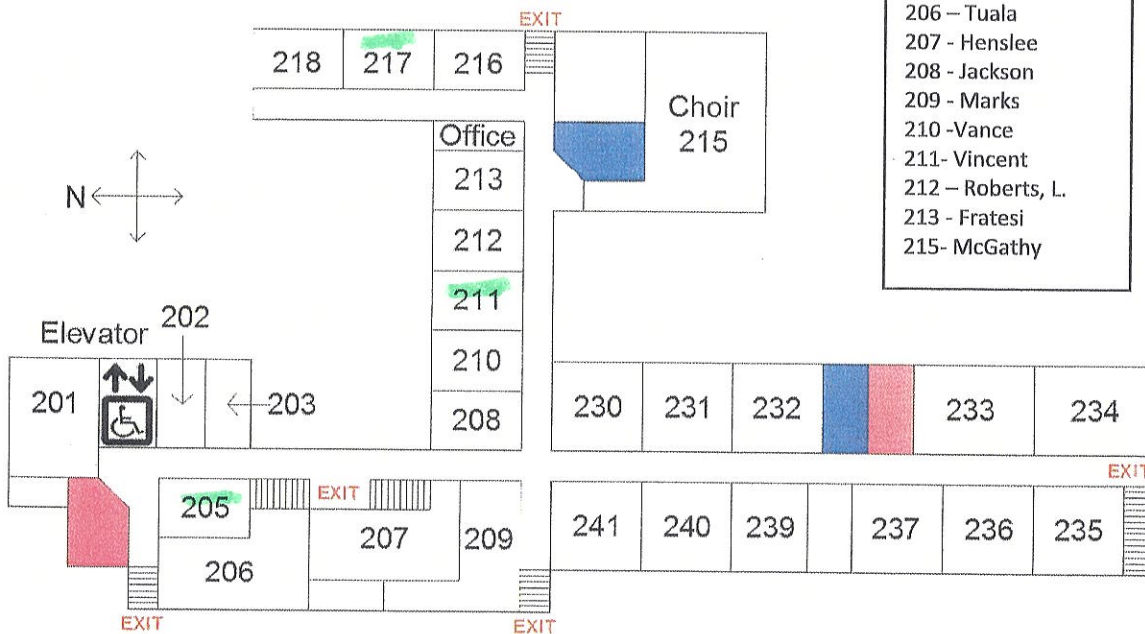

- 200- Reed
- 201 - Bridgforth
- 202 - Intervention
- 203 - Spann-Hart
- 205 - Smith, S.
- 206 - Tuala
- 207 - Henslee
- 208 - Jackson
- 209 - Marks
- 210 - Vance
- 211 - Vincent
- 212 - Roberts, L.
- 213 - Fratesi
- 215 - McGathy

- 216- Moffitt
- 217- Doggett
- 218- Cummings
- 230 - Carter
- 231- Reece
- 232 - Robinson
- 233 - Jones
- 234 - Austin
- 235- Hartley
- 236 -Science Lab
- 237 - Baldwin
- 239- Kirkley
- 240 - Coffel
- 241- McGriff

Switch
AP