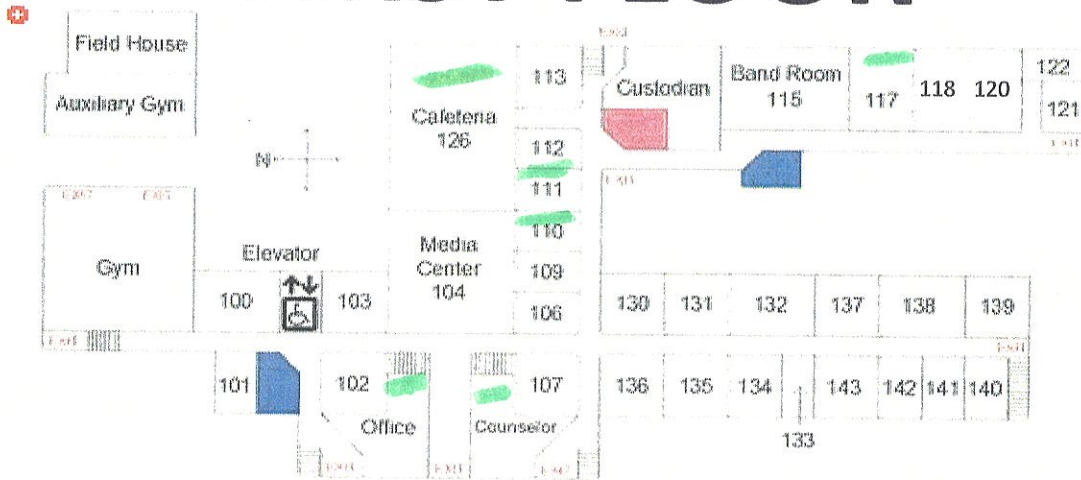

WTHHS

FIRST FLOOR

- 100 - Nurse
- 101 - Office
- 102 - Coger
- 103 - Boast
- 104 - Sims
- 106 - Hayes, Marlar
- 107 - Welch
- 109 - Weaver
- 110 - LAB
- 111 - Harper
- 112 - Edwards
- 113 - Resource Officer
- 115 - Hutchinson/Reeves
- 117 - Benson
- 118- 120- Donnelly
- 121 - Herring
- 122 - Sanford
- 130 - Holland
- 131 - Story
- 132 - Smith, L.
- 133 - Roberts, M.
- 134 - Lewis
- 135 - Back
- 136 - Fercho
- 137 - Walton
- 138 - Bowman
- 139 - Johnston
- 140 - Eggleton
- 141 - James
- 142 - Young
- 143 - Dixon
- Gym- Hayes, Marlar, Powell

SECOND FLOOR