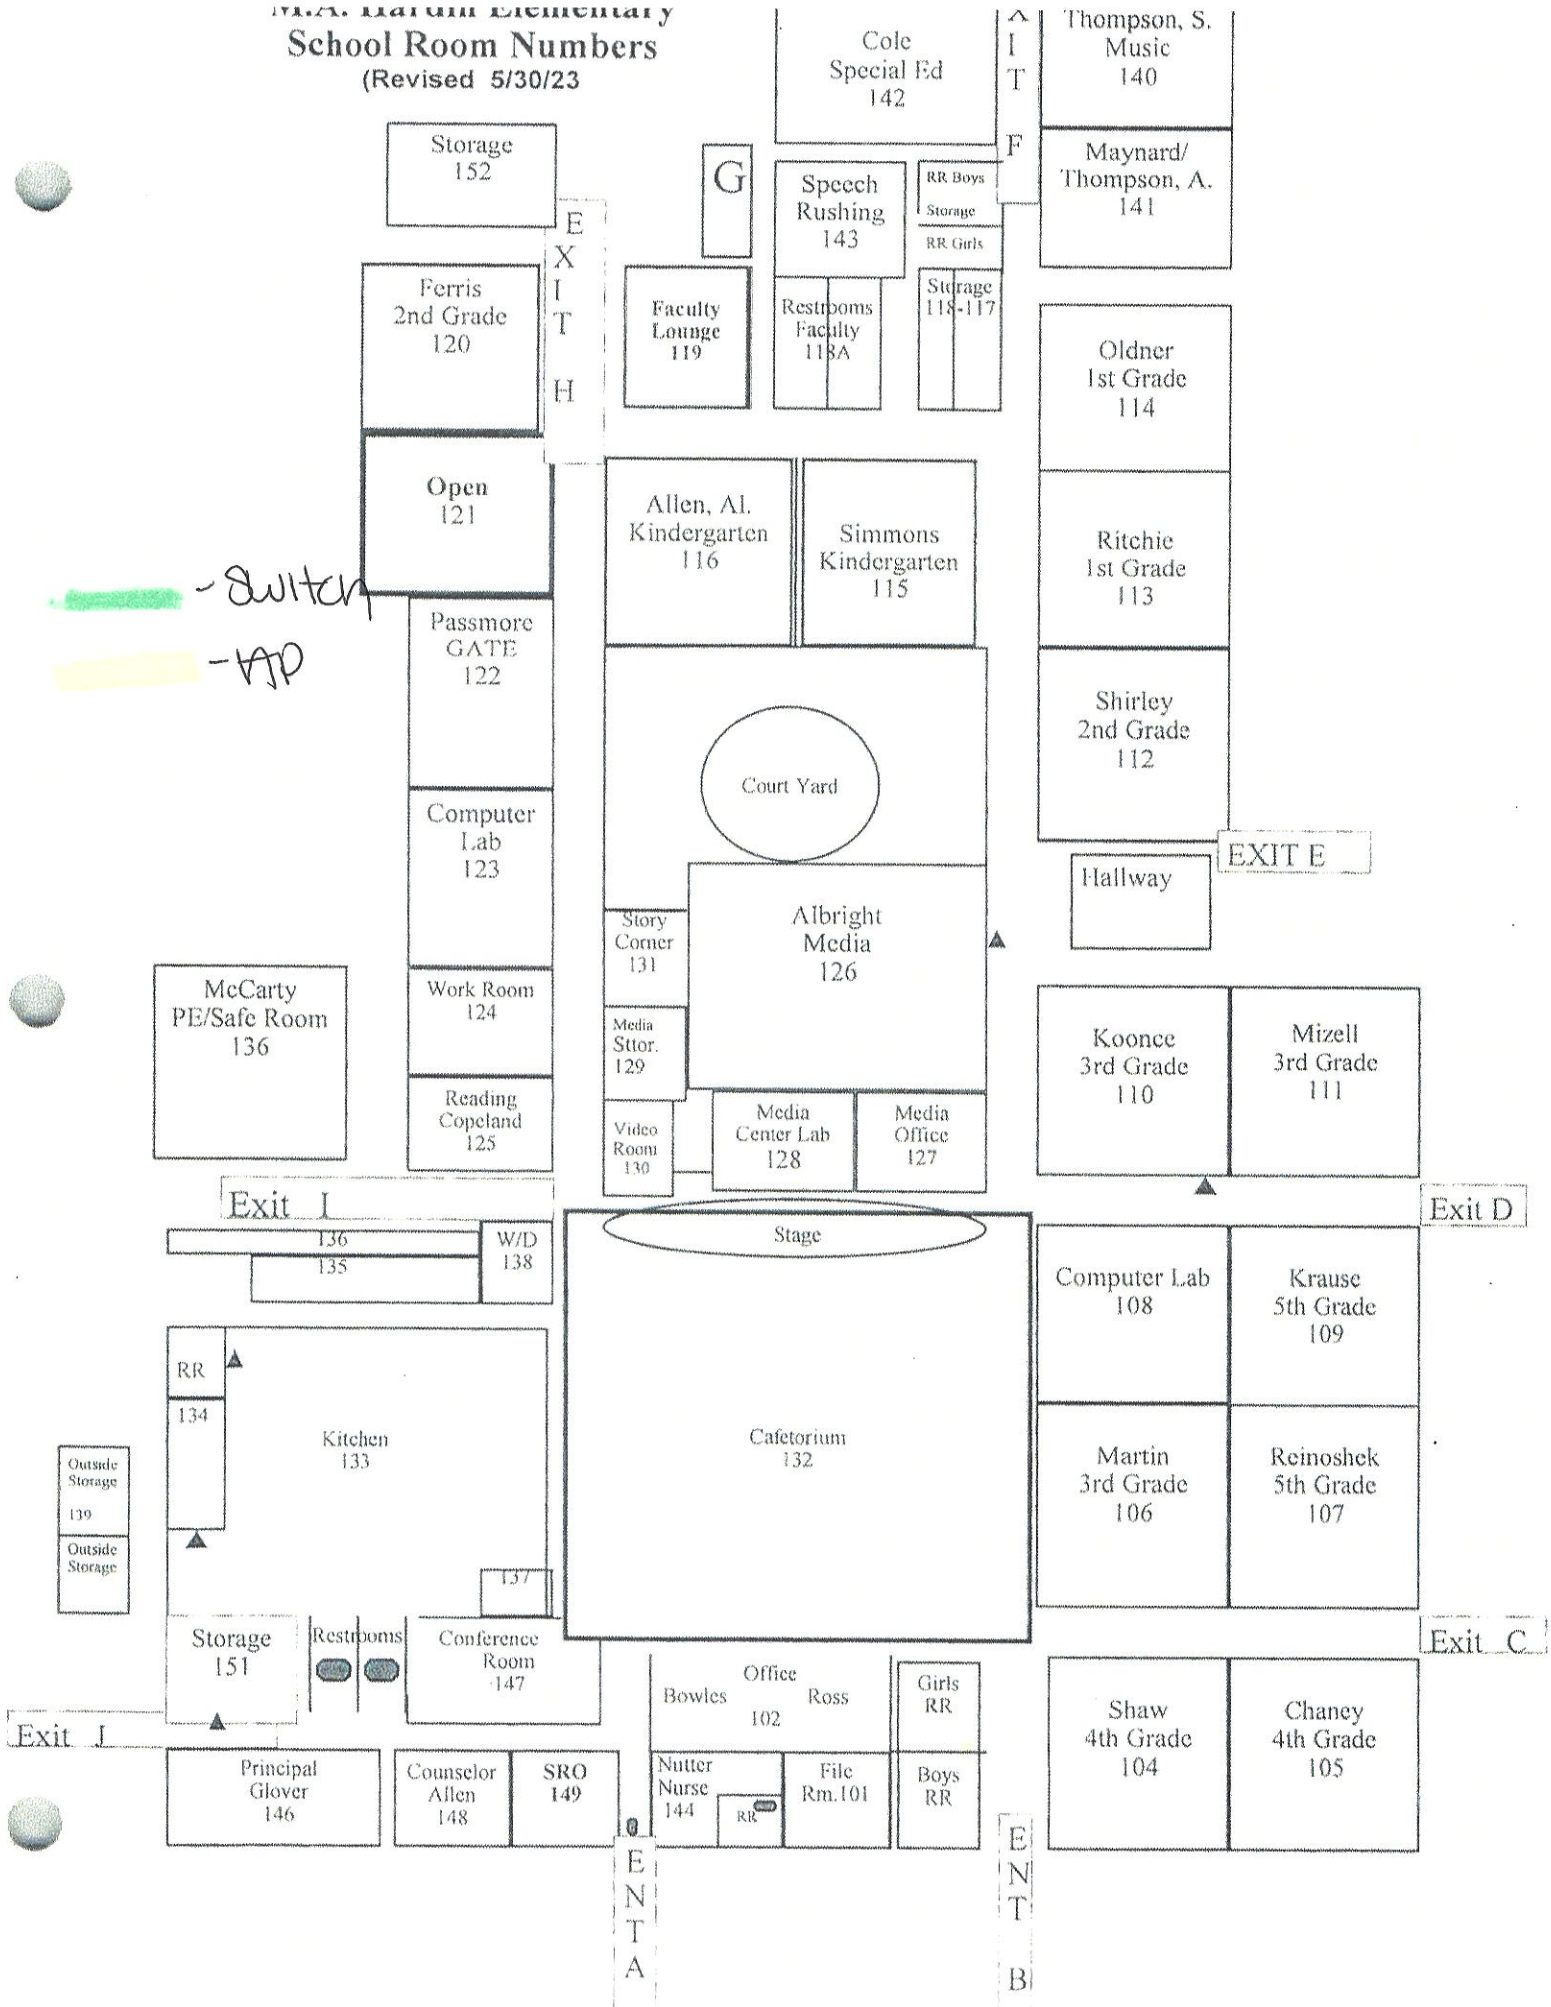

M.A. Hart Elementary
School Room Numbers
(Revised 5/30/23)