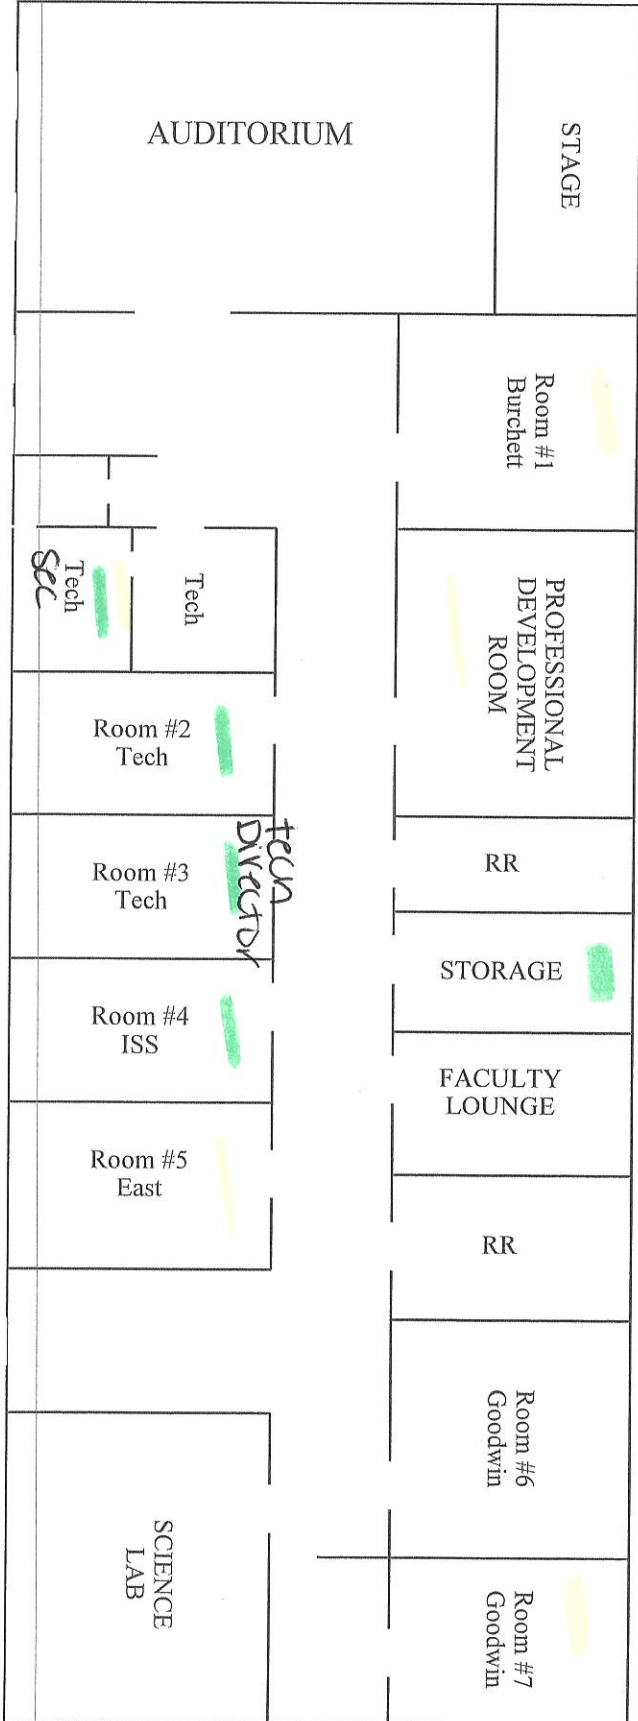

West Building Map

— - SWITCH
— - AP

WHMS Switch and AP Key

Room/Location	How many Switches?	How many AP?
Closet in Room 252	7	0
300 Band Room	1	0
Storage Room in West Bldg	3 Stack members	0
Bus Barn	1	0
Cafeteria	1	0
Gym Upstairs	1	0
Room 254	1	0
Room 230	2	0
Field House	1	1
Tech Director Office	1	0
Tech Secretary Office	1	1
Tech Closet in West Bld	6	0
Tech Room #2	1	0
Room #4 ISS	1	0
Room #5 EAST	0	1
Room #7	0	1
Room #1	0	1
Room 275	0	1
Room 273	0	1
Room 274	0	1
Room 272	0	1
Room 271	0	1
Room 260	0	1
Room 262	0	1
Room 264	0	1